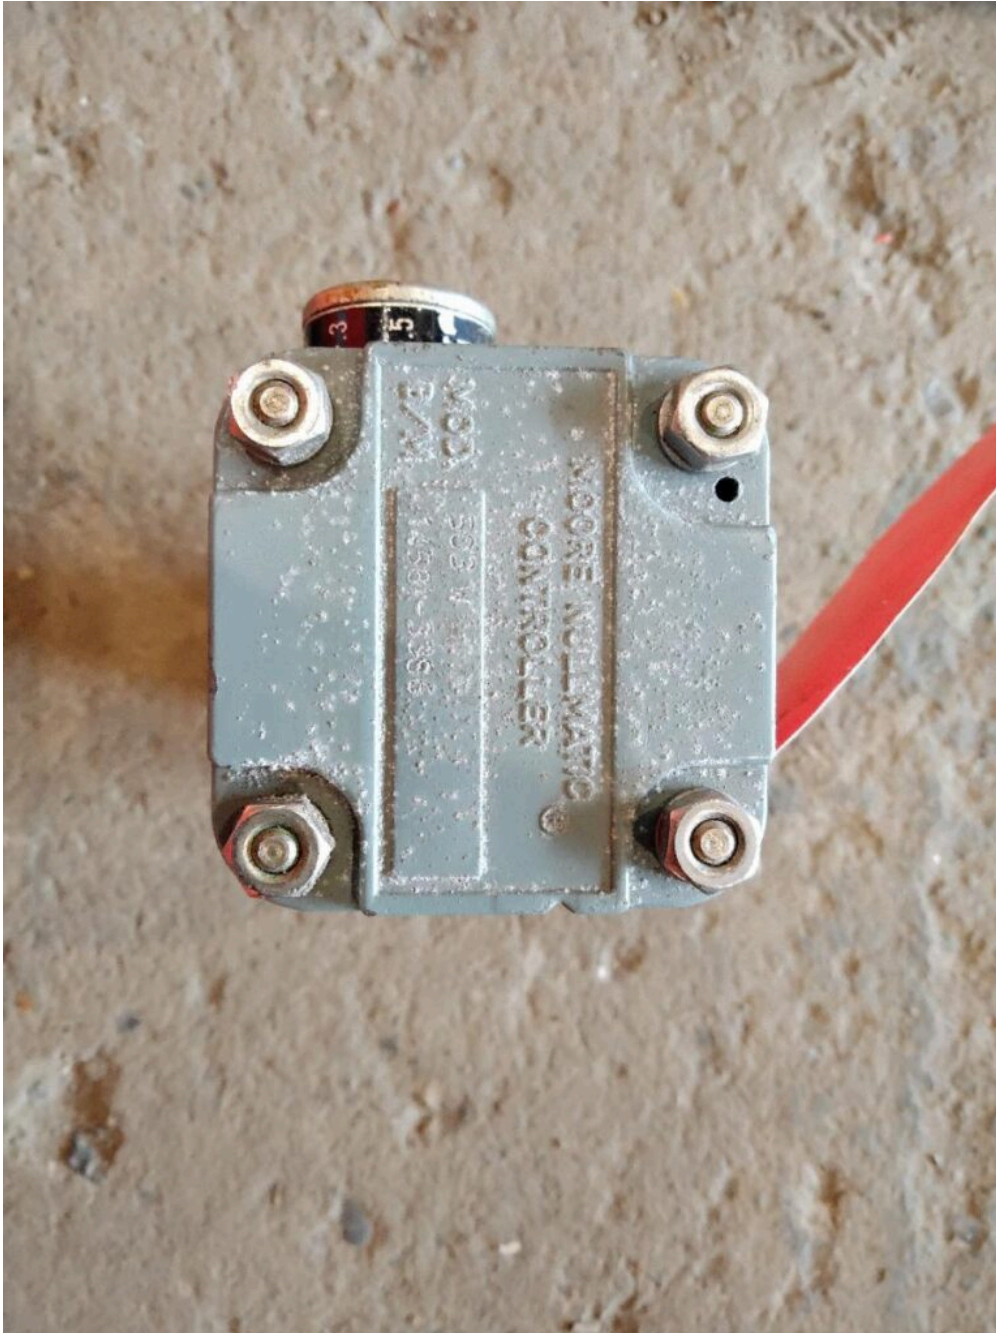

# Pneumatic Controller Unit

**Description:** Pneumatic Controller Unit

**External ID:** 1343721

**Category:** Instrumentation

**Subcategory:** Level instrumentation

---

**Manufacturer:** Moore Nullmatic

**Model:** 503 W

**Serial No:** —

**Part No:** —

**Year:** —

**Weight [kg]:** 3.4

**Dimension (L x B x H) [m]:** 0.3x0.1x0.1

**Condition:** Used

**Tag No:** —

**URL:**

<https://www.modernamericanrecyclingservices.com/equipment/pneumatic-controller-unit-1343721/>

---

Frederikshavn, Denmark

European Large Scale Recycling

Sandholm 55H

9900 Frederikshavn

+45 53365179

kim@mars-eu.dk