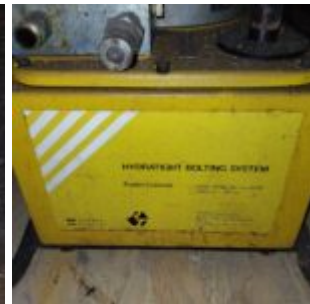

Power and control unit

Description: Power and control unit for bolting system

External ID: 2396082

Category: Hydraulic Equipment

Subcategory: Hydraulic Power Unit

Manufacturer: Hydra Tight Ltd

Model: HTWPC125A

Serial No: 2031

Part No: —

Year: —

Weight [kg]: 30

Dimension (L x B x H) [m]: 0.5x0.3x0.3

Condition: Unknown

Tag No: —

URL: <https://www.modernamericanrecyclingservices.com/equipment/power-and-control-unit-2396082/>