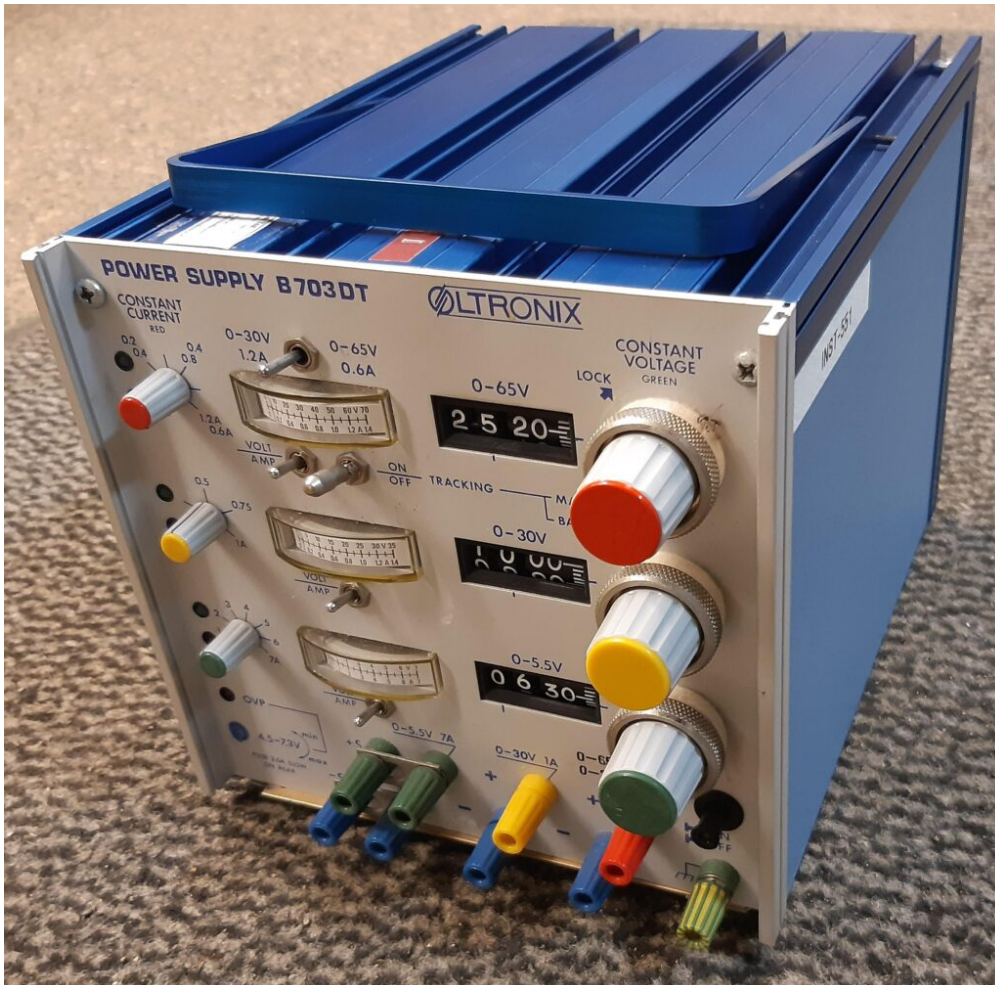

## Power Supply

**Description:** Oltronic: B703DT 3 Channel Laboratory Power Supply

**External ID:** 2751322

**Category:** Electrical Equipment

**Subcategory:** Transformer

**Manufacturer:** Oltronic

**Model:** B703DT

**Serial No:** 2718

**Part No:** —

**Year:** —

**Weight [kg]:** 3

**Dimension (L x B x H) [m]:** 0,26X0,18X0,17

**Condition:** Good

**Tag No:** —

**URL:** <https://www.modernamericanrecyclingservices.com/equipment/power-supply-2751322/>