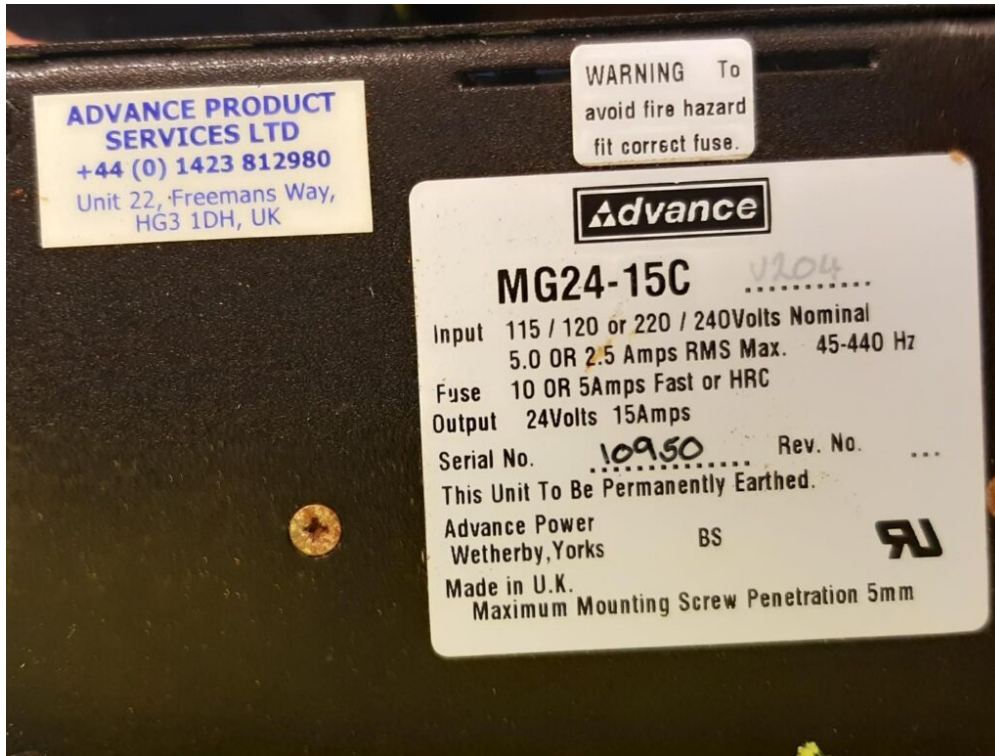

Power Supply

Description: Power Supply MG24-15C Advance Power Supplies Ltd 24VDC 15A MG2415C

External ID: 2932456

Category: Electrical Equipment

Subcategory: Transformer

Manufacturer: Advance

Model: MG24-15C

Serial No: 10950

Part No: —

Year: —

Weight [kg]: 4

Dimension (L x B x H) [m]: 0,22x0,20x0,10

Condition: Used

Tag No: —

URL: <https://www.modernamericanrecyclingservices.com/equipment/power-supply-2932456/>