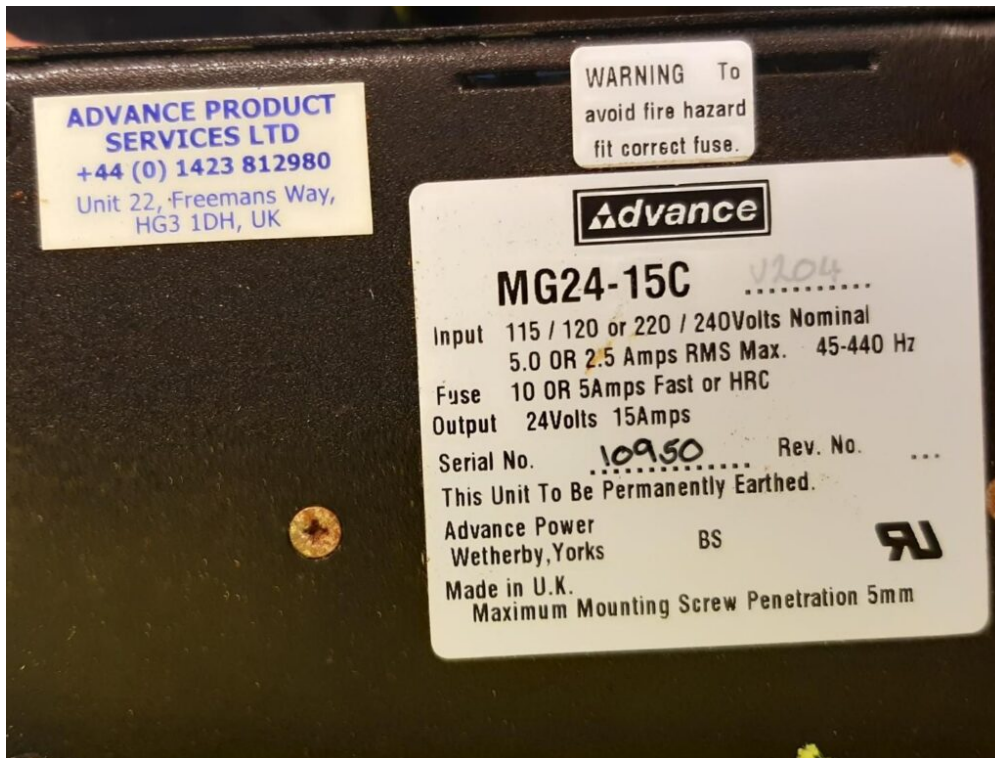

Power Supply - Advance

Manufacturer: Advance

Model: MG24-15C

Description: Power Supply MG24-15C Advance Power Supplies Ltd 24VDC 15A MG2415C

Serial No: 10950

Condition: Used

Stock: 1

External ID: 2932456

Internal ID: 11878

Category: Electrical Equipment

Subcategory: Transformer

Dimension (L x B x H) [m]: 0,22x0,20x0,10

Weight [kg]: 4

URL: <https://www.modernamericanrecyclingservices.com/equipment/power-supply-2932456/>