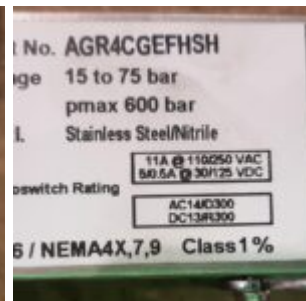

Pressure Switch

Description: Delta Controls, pressure switch

External ID: 2673166

Category: Electrical Equipment

Subcategory: Electrical Equipment, Other

URL: <https://www.modernamericanrecyclingservices.com/equipment/pressure-switch-2673166/>