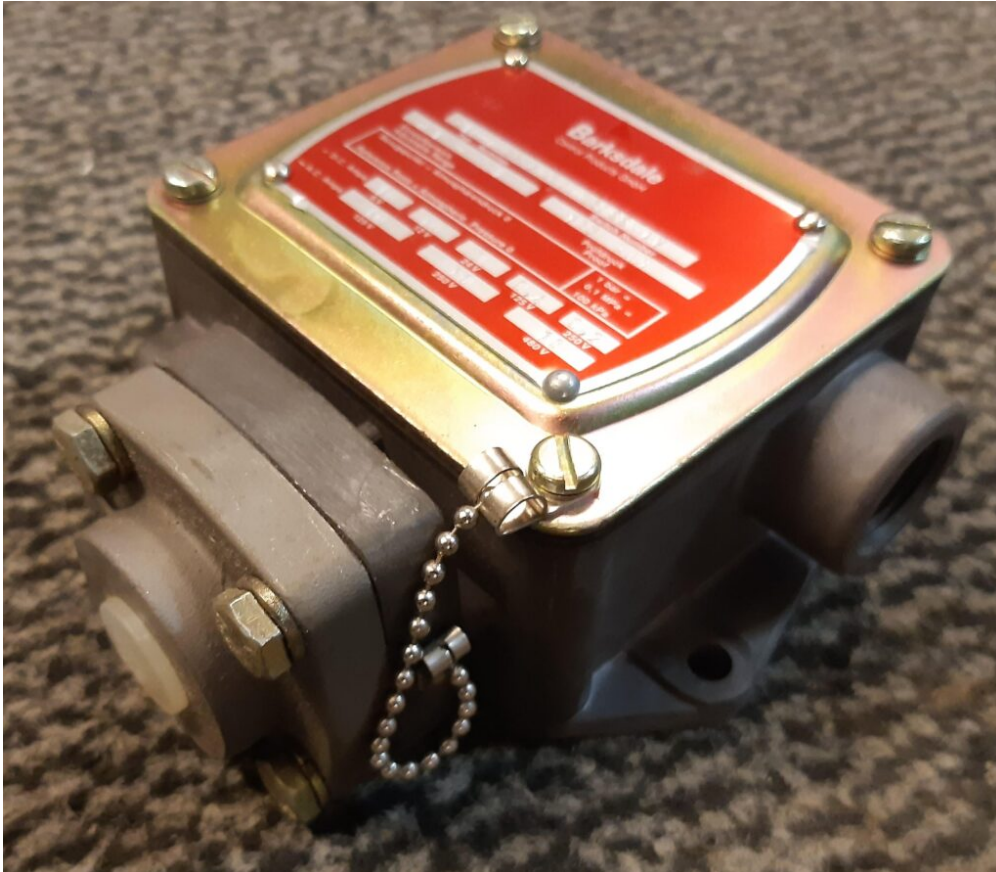

Pressure Switch

Description: Barksdale, Pressure Switch P1H

External ID: 2683447

Category: Electrical Equipment

Manufacturer: Barksdale

Model: P1H-0072

Serial No: —

Part No: —

Year: 1996

Weight [kg]: 1,3

Dimension (L x B x H) [m]: 0,14XZ0,14X0,06

Condition: New

Tag No: —

URL: <https://www.modernamericanrecyclingservices.com/equipment/pressure-switch-2683447/>

Frederikshavn, Denmark