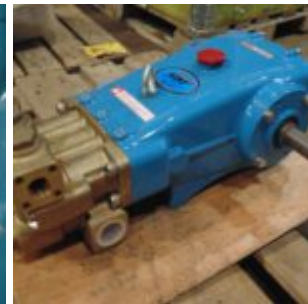

## Pump High Pressure

**Description:** Cat High Pressure Pump Triplex Belt drive plunger pump 7-85 Bar 100-1200 Psi Rpm 800 Flow gpm 36 Flow l/min 136,30 Inlet 1"1/2 NPT Outlet 1" NPT Nickel - Aluminium - Bronze

**External ID:** 1132418

**Category:** Pumps

**Subcategory:** Hydraulic Pump

---

**Manufacturer:** LENNTECH

**Model:** 3537,HS

**Serial No:** —

**Part No:** —

**Year:** —

**Weight [kg]:** 85

**Dimension (L x B x H) [m]:** —

**Condition:** New

**Tag No:** —

**URL:** <https://www.modernamericanrecyclingservices.com/equipment/pump-high-pressure-1132418/>

---

Frederikshavn, Denmark