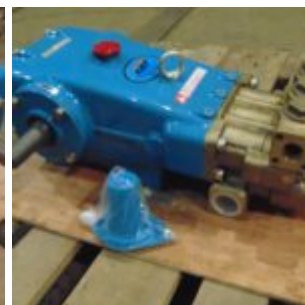

Pump High Pressure - LENNTECH

Manufacturer: LENNTECH

Model: 3537,HS

Description: Cat High Pressure Pump Triplex Belt drive plunger pump 7-85 Bar 100-1200 Psi Rpm 800 Flow gpm 36 Flow l/min 136,30 Inlet 1"1/2 NPT Outlet 1" NPT Nickel - Aluminium - Bronze

Condition: New

Stock: 1

External ID: 1132418

Internal ID: 10222

Category: Pumps

Subcategory: Hydraulic Pump

Weight [kg]: 85

URL: <https://www.modernamericanrecyclingservices.com/equipment/pump-high-pressure-1132418/>