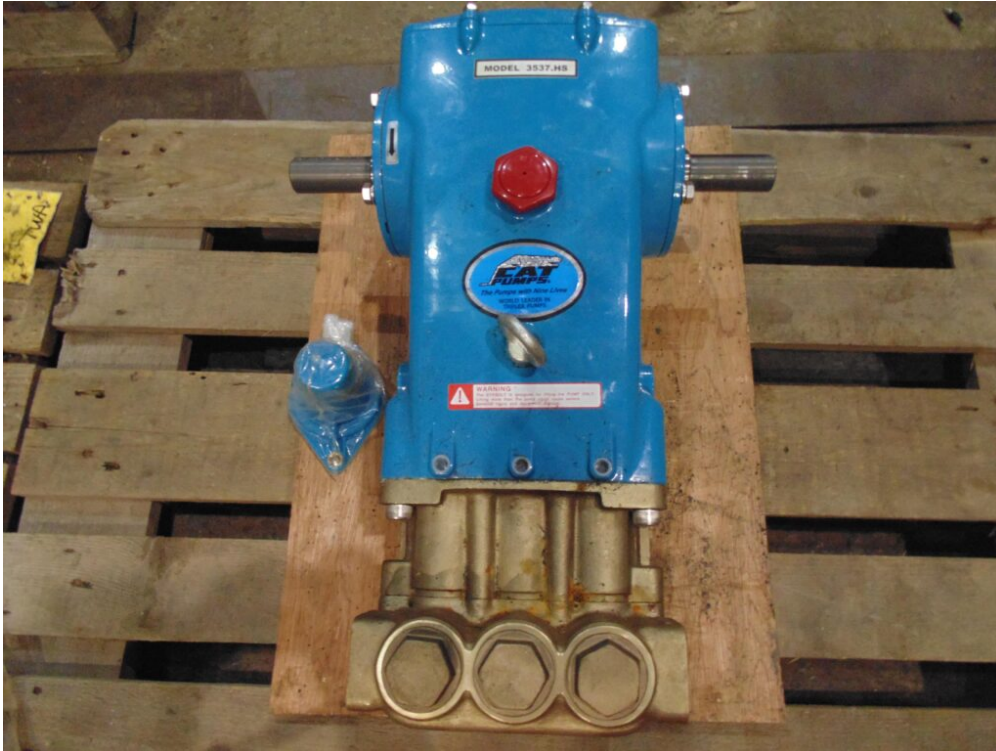

## Pump High Pressure

**Description:** Cat High Pressure Pump Triplex Belt drive plunger pump 7-85 Bar 100-1200 Psi Rpm 800 Flow gpm 36 Flow l/min 136,30 Inlet 1"1/2 NPT Outlet 1" NPT Nickel - Aluminium - Bronze

**External ID:** 1132418

**Category:** Pumps

**Subcategory:** Hydraulic Pump

---

**Manufacturer:** LENNTECH

**Model:** 3537,HS

**Serial No:** —

**Part No:** —

**Year:** —

**Weight [kg]:** 85

**Dimension (L x B x H) [m]:** —

**Condition:** New

**Tag No:** —

**URL:** <https://www.modernamericanrecyclingservices.com/equipment/pump-high-pressure-1132418/>

---

Frederikshavn, Denmark