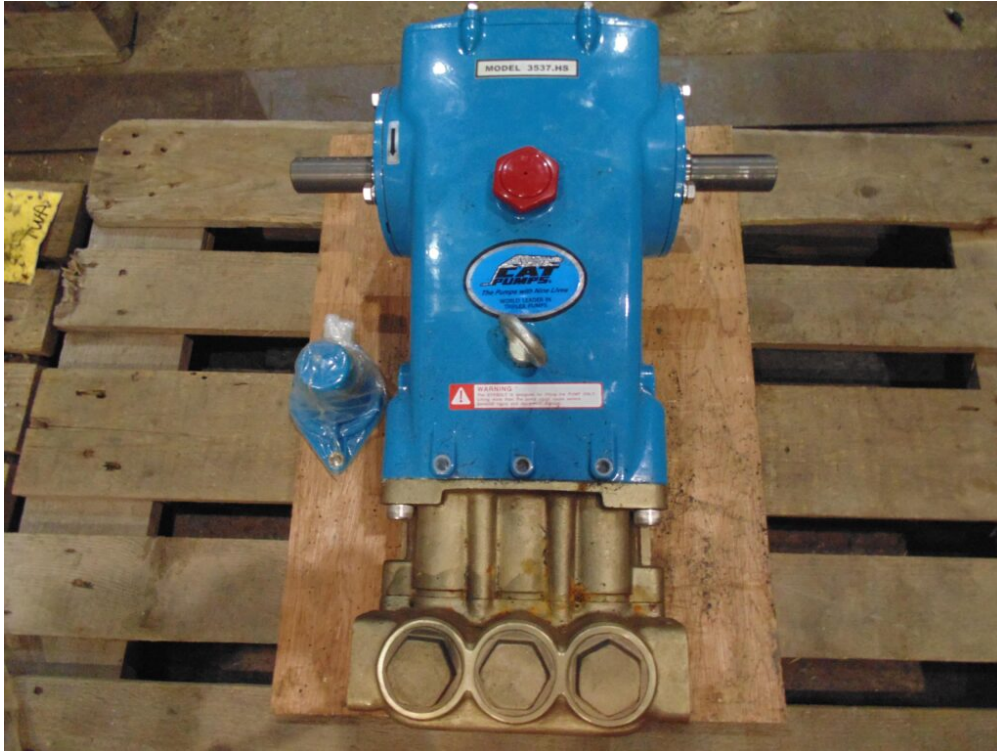

Pump High Pressure - LENNTECH

Manufacturer: LENNTECH

Model: 3537,HS

Description: Cat High Pressure Pump Triplex Belt drive plunger pump 7-85 Bar 100-1200 Psi Rpm 800 Flow gpm 36 Flow l/min 136,30 Inlet 1"1/2 NPT Outlet 1" NPT Nickel - Aluminium - Bronze

Condition: New

Stock: 1

External ID: 1132418

Internal ID: 10222

Category: Pumps

Subcategory: Hydraulic Pump

Weight [kg]: 85

URL: <https://www.modernamericanrecyclingservices.com/equipment/pump-high-pressure-1132418/>