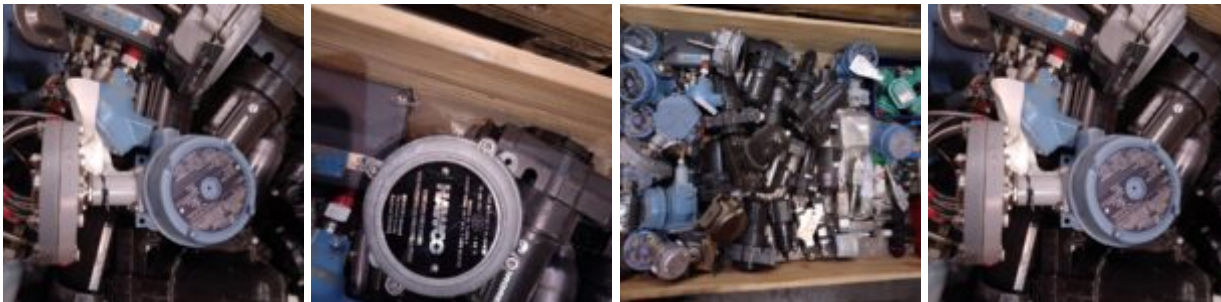

Pumps and valves.

Description: Pumps and valves. Varius kinds and sizes.

External ID: 1141732

Category: Valves

Subcategory: Ball Valve

Manufacturer: —

Model: —

Serial No: —

Part No: —

Year: —

Weight [kg]: 200

Dimension (L x B x H) [m]: —

Condition: Good

Tag No: —

URL: <https://www.modernamericanrecyclingservices.com/equipment/pumps-and-valves-1141732/>

Frederikshavn, Denmark