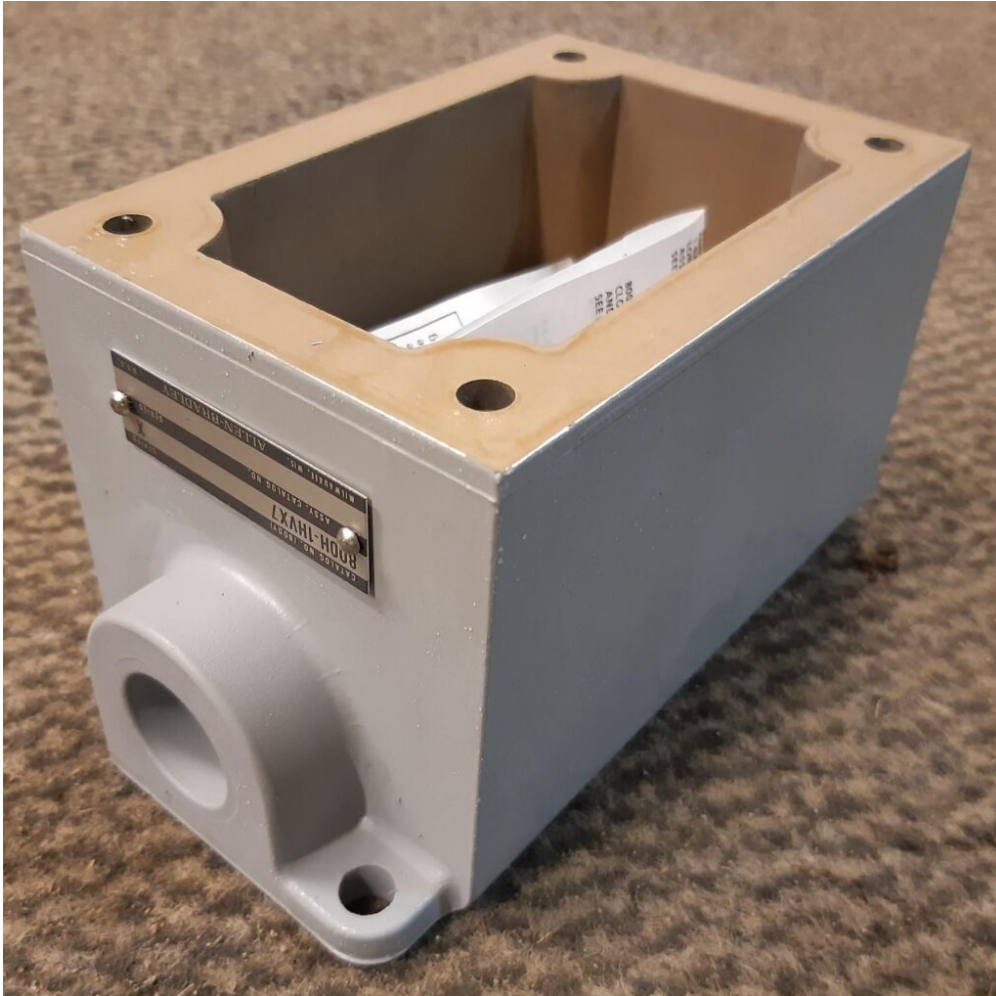

## Pushbutton Station Enclosure Base

**Description:**

**External ID:** 3017315

**Category:** Electrical Equipment

**Subcategory:** Junction Box

**Stock:** 1

---

**Manufacturer:** Allen-Bradley

**Model:** 800H-1HVX7

**Serial No:** —

**Part No:** —

**Year:** —

**Weight [kg]:** 3

**Dimension (L x B x H) [m]:** 0,17x0,09x0,09

**Condition:** New

**Tag No:** —

**URL:**

<https://www.modernamericanrecyclingservices.com/equipment/pushbutton-station-enclosure-base-3017315/>

---

Frederikshavn, Denmark

European Large Scale Recycling

Sandholm 55H  
9900 Frederikshavn

+45 53365179  
kim@mars-eu.dk