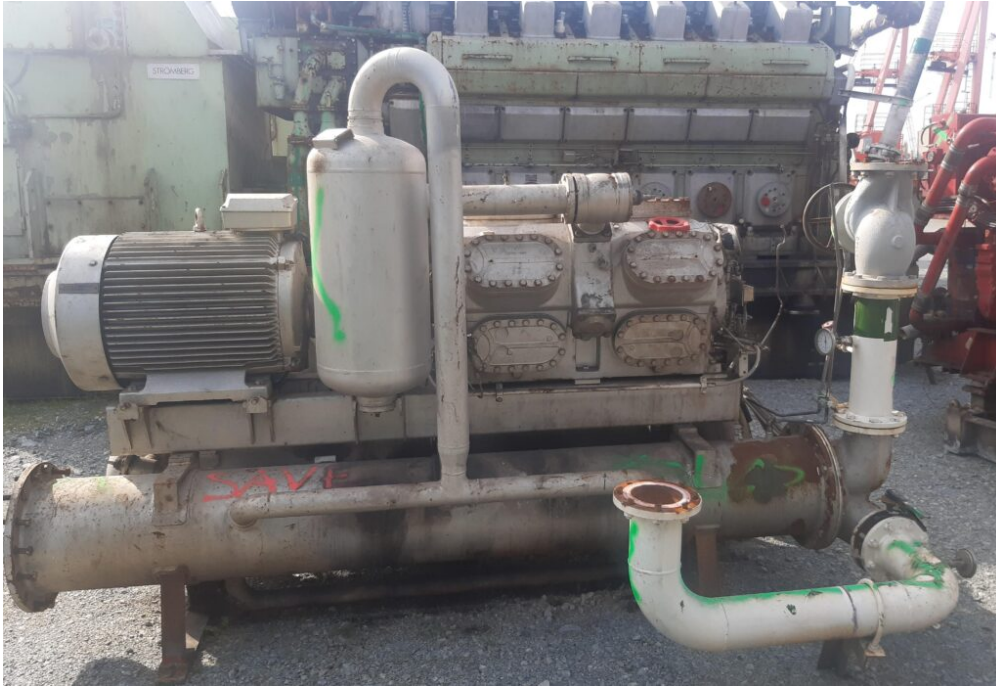

Reciprocating Compressor

Description: Reciprocating Compressor Type, Sabroe SMC 112 S Motor Strömberg HXUR/C 635G2 B3

External ID: 2638839

Category: Compressors

Subcategory: Cooling Compressor

Manufacturer: SABROE

Model: SMC 112 S

Serial No: 85145

Part No: —

Year: 1987

Weight [kg]: 3700

Dimension (L x B x H) [m]: 4,50X2,00X2,20

Condition: Unknown

Tag No: —