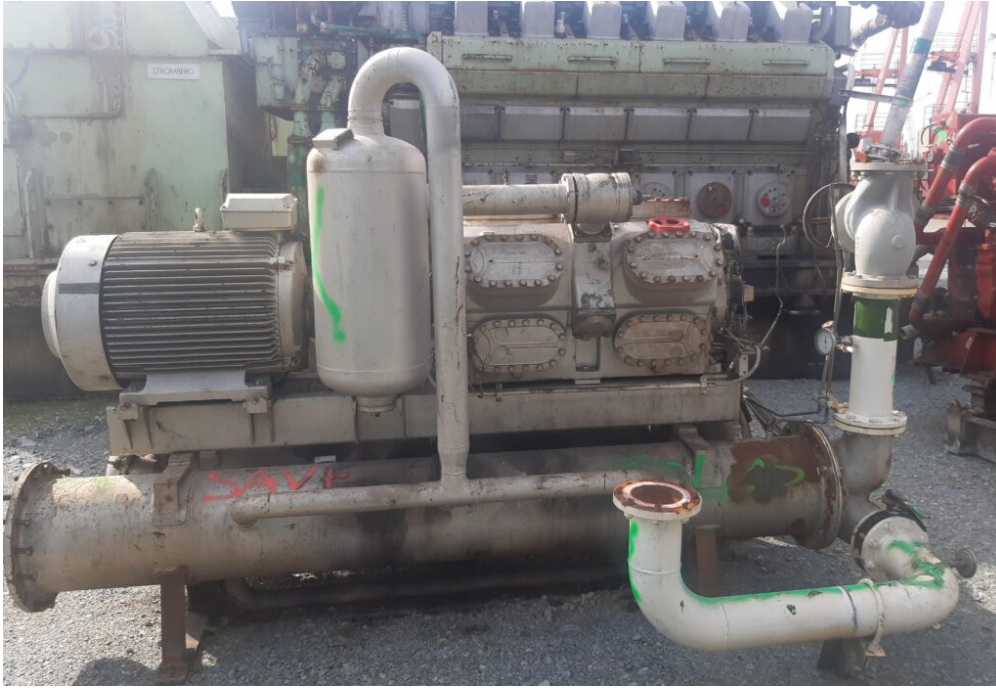

## Reciprocating Compressor

**Description:** Reciprocating Compressor Type, Sabroe SMC 112 S Motor Strömberg HXUR/C 635G2 B3

**External ID:** 2638839

**Category:** Compressors

**Subcategory:** Cooling Compressor

---

**Manufacturer:** SABROE

**Model:** SMC 112 S

**Serial No:** 85145

**Part No:** —

**Year:** 1987

**Weight [kg]:** 3700

**Dimension (L x B x H) [m]:** 4,50X2,00X2,20

**Condition:** Unknown

**Tag No:** —

**URL:**

<https://www.modernamericanrecyclingservices.com/equipment/reciprocating-compressor-2638839/>

---

Frederikshavn, Denmark

European Large Scale Recycling

Sandholm 55H  
9900 Frederikshavn