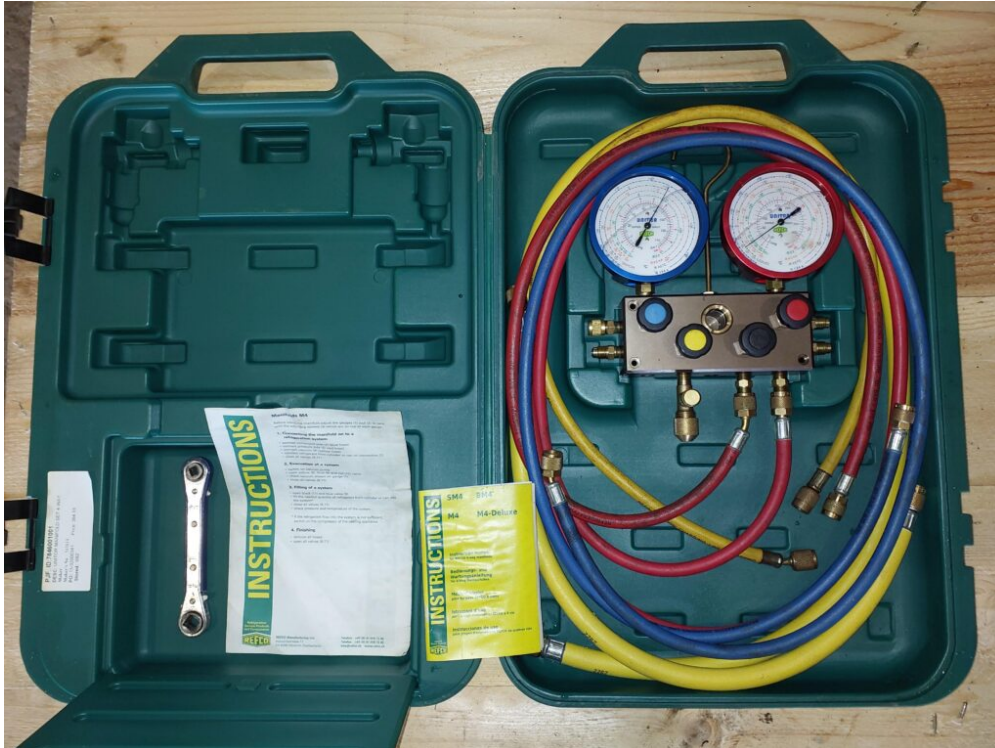

Refco 4-way manifold - Refco

Manufacturer: Refco
Model: M4
Description: With manual in hardcase
Condition: Good
Stock: 1

External ID: 2235003
Internal ID: 11453
Category: Instrumentation
Subcategory: Instrumentation "Lots"
Dimension (L x B x H) [m]: 0.5x0.3x0.1
Weight [kg]: 5

URL: <https://www.modernamericanrecyclingservices.com/equipment/refco-4-way-manifold-2235003/>

Frederikshavn, Denmark

European Large Scale Recycling

Sandholm 55H
9900 Frederikshavn

+45 53365179
kim@mars-eu.dk