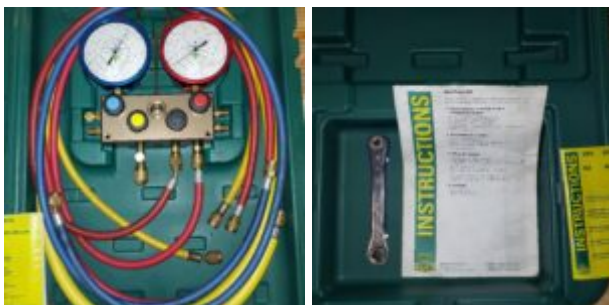

Refco 4-way manifold - Refco

Manufacturer: Refco
Model: M4
Description: With manual in hardcase
Condition: Good
Stock: 1

External ID: 2235003
Internal ID: 11453
Category: Instrumentation
Subcategory: Instrumentation "Lots"
Dimension (L x B x H) [m]: 0.5x0.3x0.1
Weight [kg]: 5

URL: <https://www.modernamericanrecyclingservices.com/equipment/refco-4-way-manifold-2235003/>

Frederikshavn, Denmark

European Large Scale Recycling

Sandholm 55H
9900 Frederikshavn

+45 53365179
kim@mars-eu.dk