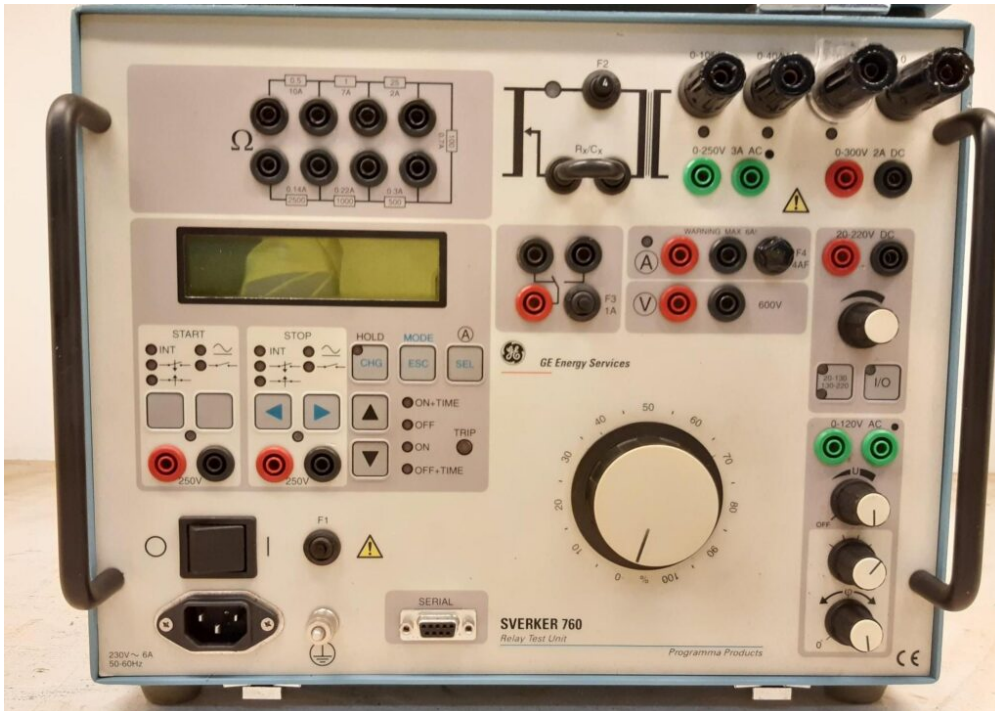

Relay And Substation Test System

Description: Relay and Substation Test System | Secondary Relay Testing & Primary Injection Tool

External ID: 3077325

Category: Instrumentation

Subcategory: Electrical Measuring Instruments

Stock: 1

Manufacturer: Megger

Model: Sverker 760

Serial No: 3500972

Part No: —

Year: —

Weight [kg]: 20

Dimension (L x B x H) [m]: 0,35x0,32x0,25

Condition: Used

Tag No: —

URL:

<https://www.modernamericanrecyclingservices.com/equipment/relay-and-substation-test-system-3077325/>

Frederikshavn, Denmark

European Large Scale Recycling

Sandholm 55H
9900 Frederikshavn