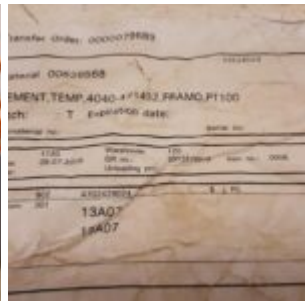

RTD Sensor - TC-Atex

Manufacturer: TC-Atex
Model: Pt100
Description: TC50 Series
Serial No: 146932-A-001
Part No: 58-2-607-6.0-2-CE22-150-R100-B-12N
Year: 2019
Condition: New
Stock: 1

External ID: 3127927

Internal ID: 11980

Category: Instrumentation

Subcategory: Temperature instrumentation

Dimension (L x B x H) [m]: 0,70x0,10x0,10

Weight [kg]: 2

URL: <https://www.modernamericanrecyclingservices.com/equipment/rtd-sensor-3127927/>