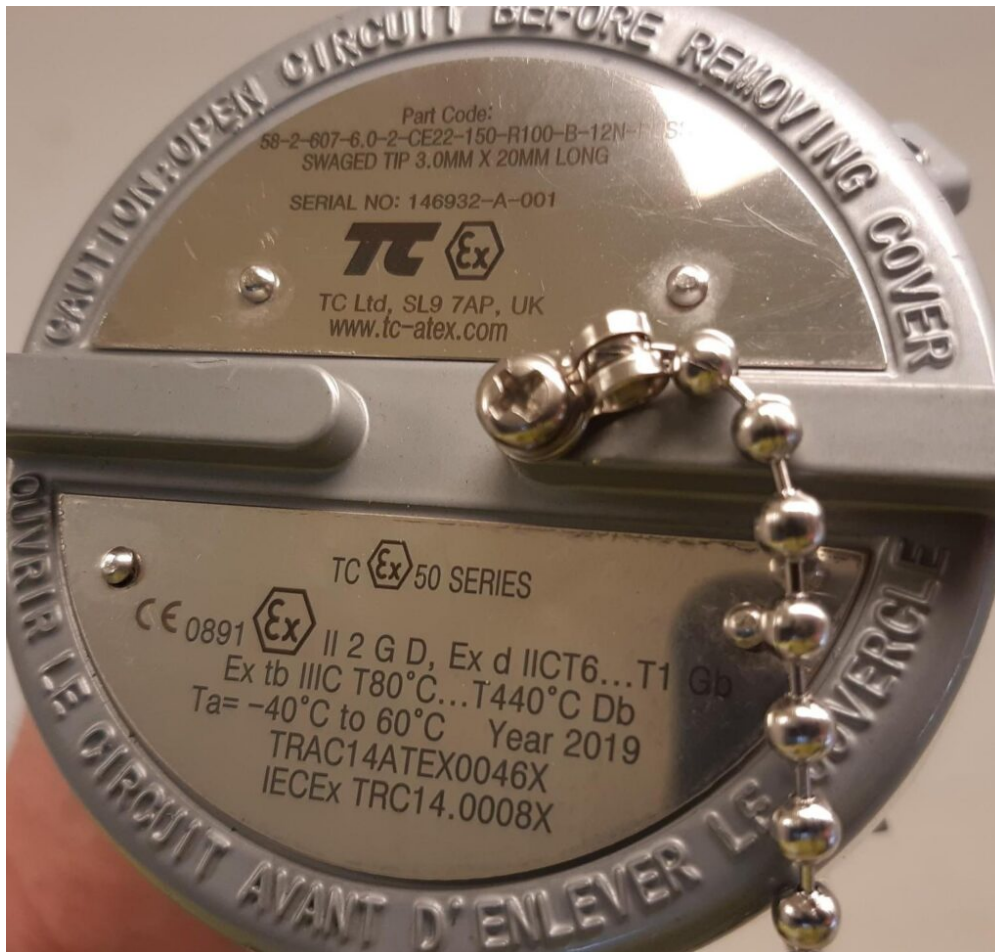

RTD Sensor - TC-Atex

Manufacturer: TC-Atex
Model: Pt100
Description: TC50 Series
Serial No: 146932-A-001
Part No: 58-2-607-6.0-2-CE22-150-R100-B-12N
Year: 2019
Condition: New
Stock: 1

External ID: 3127927

Internal ID: 11980

Category: Instrumentation

Subcategory: Temperature instrumentation

Dimension (L x B x H) [m]: 0,70x0,10x0,10

Weight [kg]: 2

URL: <https://www.modernamericanrecyclingservices.com/equipment/rtd-sensor-3127927/>