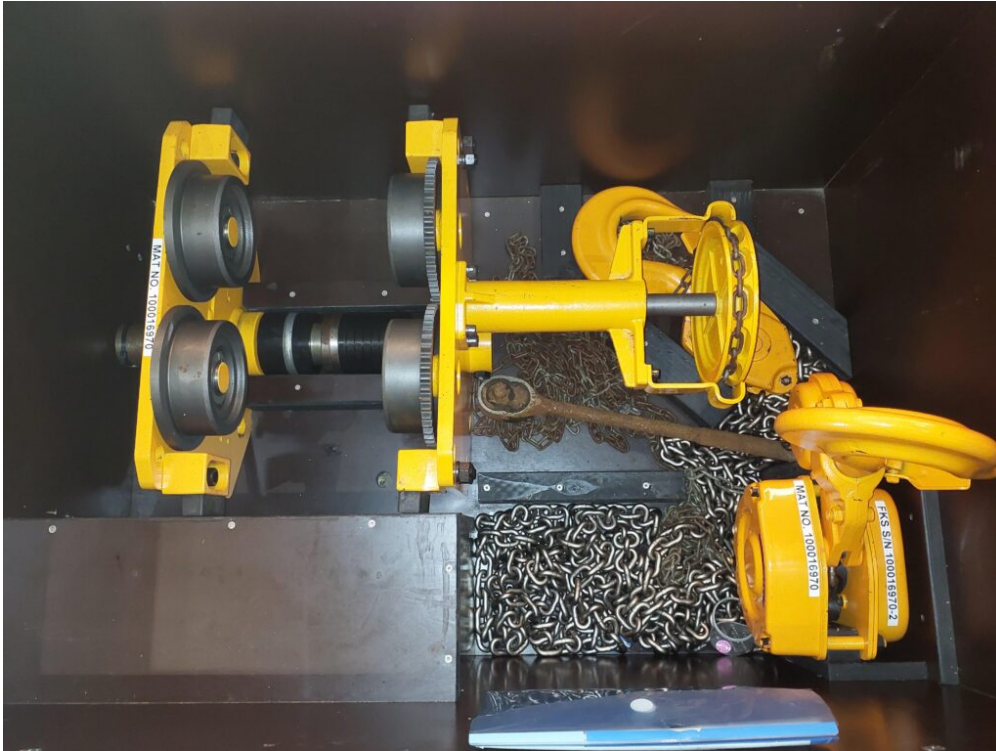

Runway hoist and trolley

Description: Hoist and trolley newly serviced with documentation Kito trolley TSGH100 SWL 10T

Kito hoist CB075 SWL 7.5T

External ID: 2229860

Category: Deck Equipment

Subcategory: Winch

Manufacturer: KITO

Model: TSGH100 / CB075

Serial No: 31030504 / 010372

Part No: —

Year: 2013 / serviced 2021

Weight [kg]: 275

Dimension (L x B x H) [m]: 1.2x0.82x0.8

Condition: Good