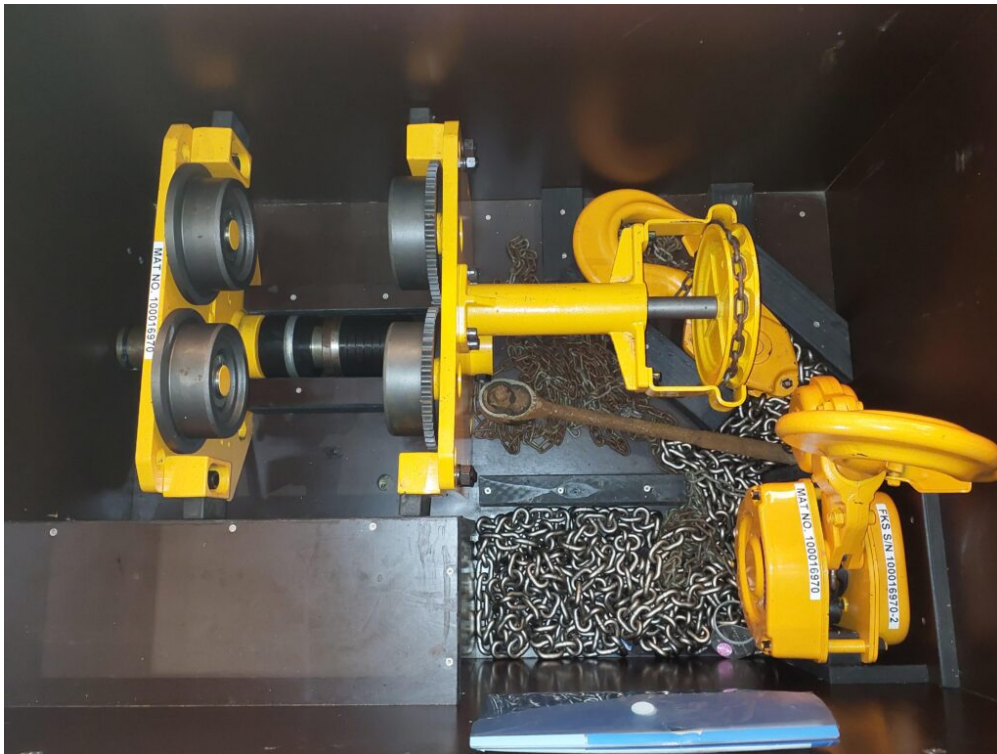

Runway hoist and trolley - KITO

Manufacturer: KITO

Model: TSGH100 / CB075

Description: Hoist and trolley newly serviced with documentation Kito trolley TSGH100 SWL 10T
Kito hoist CB075 SWL 7.5T

Serial No: 31030504 / 010372

Year: 2013 / serviced 2021

Condition: Good

Stock: 1

External ID: 2229860

Internal ID: 11394

Category: Deck Equipment

Subcategory: Winch

Dimension (L x B x H) [m]: 1.2x0.82x0.8

Weight [kg]: 275

URL:

<https://www.modernamericanrecyclingservices.com/equipment/runway-hoist-and-trolley-2229860/>

Frederikshavn, Denmark

European Large Scale Recycling

Sandholm 55H

9900 Frederikshavn

+45 53365179