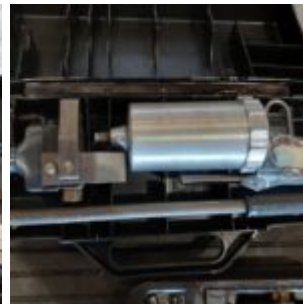

SKF oil injector LOT

Description: 2 x 226400 2 x 729101B

External ID: 2195084

Category: Hydraulic Equipment

Subcategory: Hydraulic "Lots"

Manufacturer: SKF

Model: Description

Serial No: —

Part No: —

Year: —

Weight [kg]: 40

Dimension (L x B x H) [m]: —

Condition: Unknown

Tag No: —

URL: <https://www.modernamericanrecyclingservices.com/equipment/skf-oil-injector-lot-2195084/>

Frederikshavn, Denmark