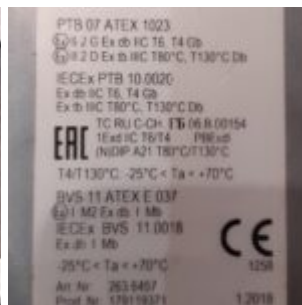

Solenoid Valve

Description: Wandfluh, Solenoid Valve MKY 45/18/60

External ID: 2672392

Category: Valves

Subcategory: Solenoid Valve

Manufacturer: Wandfluh

Model: MKY 45/18/60-G24/L 15 #2

Serial No: 17911371

Part No: —

Year: 2018

Weight [kg]: 2,6

Dimension (L x B x H) [m]: 0,05X0,10X0,18

Condition: New

Tag No: —

URL: <https://www.modernamericanrecyclingservices.com/equipment/solenoid-valve-2672392/>

Frederikshavn, Denmark