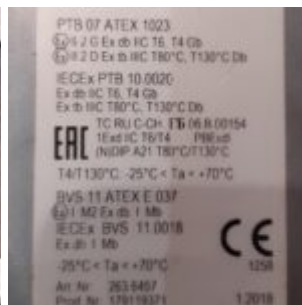

Solenoid Valve - Wandfluh

Manufacturer: Wandfluh

Model: MKY 45/18/60-G24/L 15 #2

Description: Wandfluh, Solenoid Valve MKY 45/18/60

Serial No: 17911371

Year: 2018

Condition: New

Stock: 1

External ID: 2672392

Internal ID: 11684

Category: Valves

Subcategory: Solenoid Valve

Dimension (L x B x H) [m]: 0,05X0,10X0,18

Weight [kg]: 3

URL: <https://www.modernamericanrecyclingservices.com/equipment/solenoid-valve-2672392/>