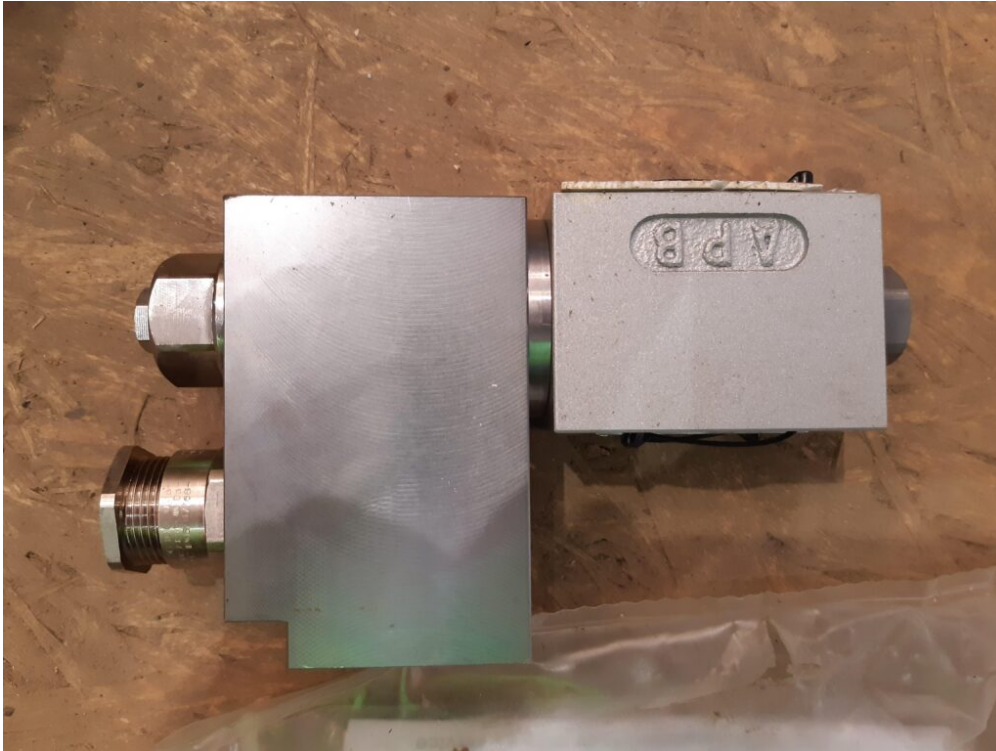

Solenoid Valve - Wandfluh

Manufacturer: Wandfluh

Model: MKY 45/18/60-G24/L 15 #2

Description: Wandfluh, Solenoid Valve MKY 45/18/60

Serial No: 17911371

Year: 2018

Condition: New

Stock: 1

External ID: 2672392

Internal ID: 11684

Category: Valves

Subcategory: Solenoid Valve

Dimension (L x B x H) [m]: 0,05X0,10X0,18

Weight [kg]: 3

URL: <https://www.modernamericanrecyclingservices.com/equipment/solenoid-valve-2672392/>