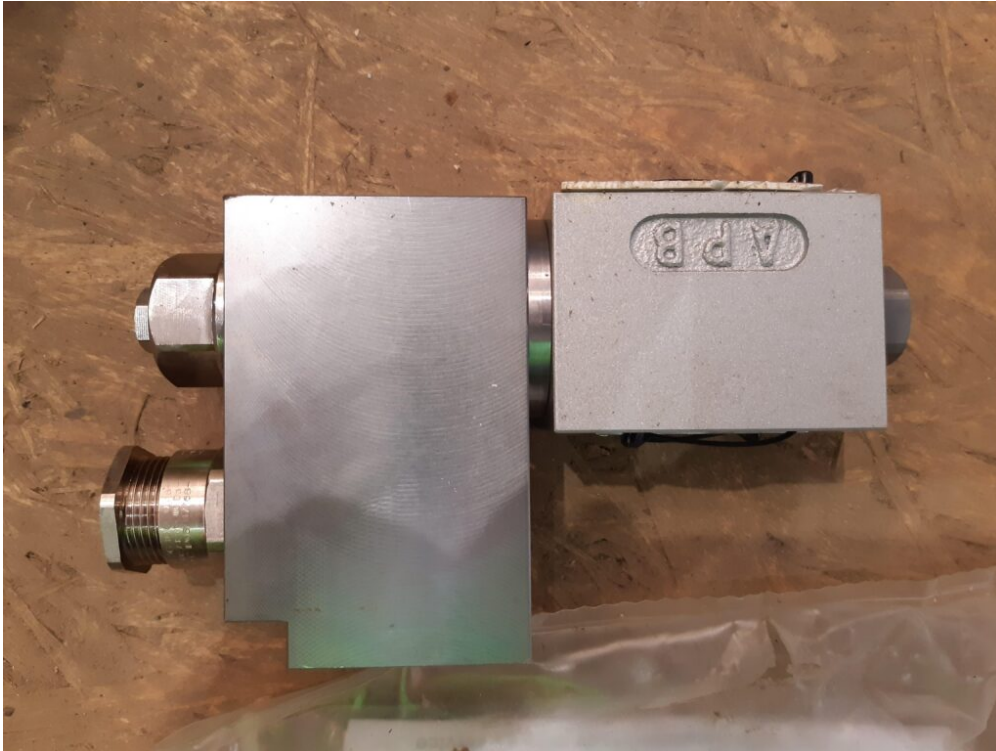

Solenoid Valve

Description: Wandfluh, Solenoid Valve MKY 45/18/60

External ID: 2672392

Category: Valves

Subcategory: Solenoid Valve

Manufacturer: Wandfluh

Model: MKY 45/18/60-G24/L 15 #2

Serial No: 17911371

Part No: —

Year: 2018

Weight [kg]: 2,6

Dimension (L x B x H) [m]: 0,05X0,10X0,18

Condition: New

Tag No: —

URL: <https://www.modernamericanrecyclingservices.com/equipment/solenoid-valve-2672392/>

Frederikshavn, Denmark