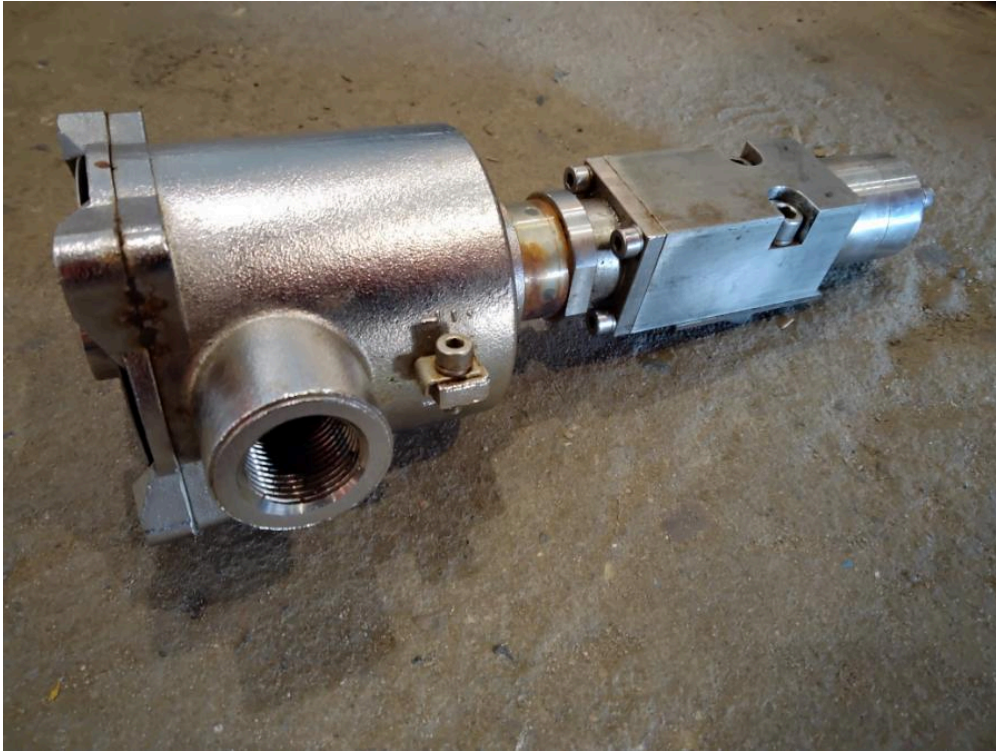

## Solenoid valve 345 bar g LOT

**Description:** Solenoid valve LOT Voltage: 110V DC Max Working Pressure: 345 bar g

**External ID:** 1335554

**Category:** Valves

**Subcategory:** Solenoid Valve

**Manufacturer:** Bifold FluidPower

**Model:** —

**Serial No:** —

**Part No:** —

**Year:** —

**Weight [kg]:** 2,9

**Dimension (L x B x H) [m]:** 0,07x0,09x0,2

**Condition:** Good

**Tag No:** —

**URL:**

<https://www.modernamericanrecyclingservices.com/equipment/solenoid-valve-345-bar-g-lot-1335554/>

---

Frederikshavn, Denmark

European Large Scale Recycling

Sandholm 55H  
9900 Frederikshavn

+45 53365179  
kim@mars-eu.dk