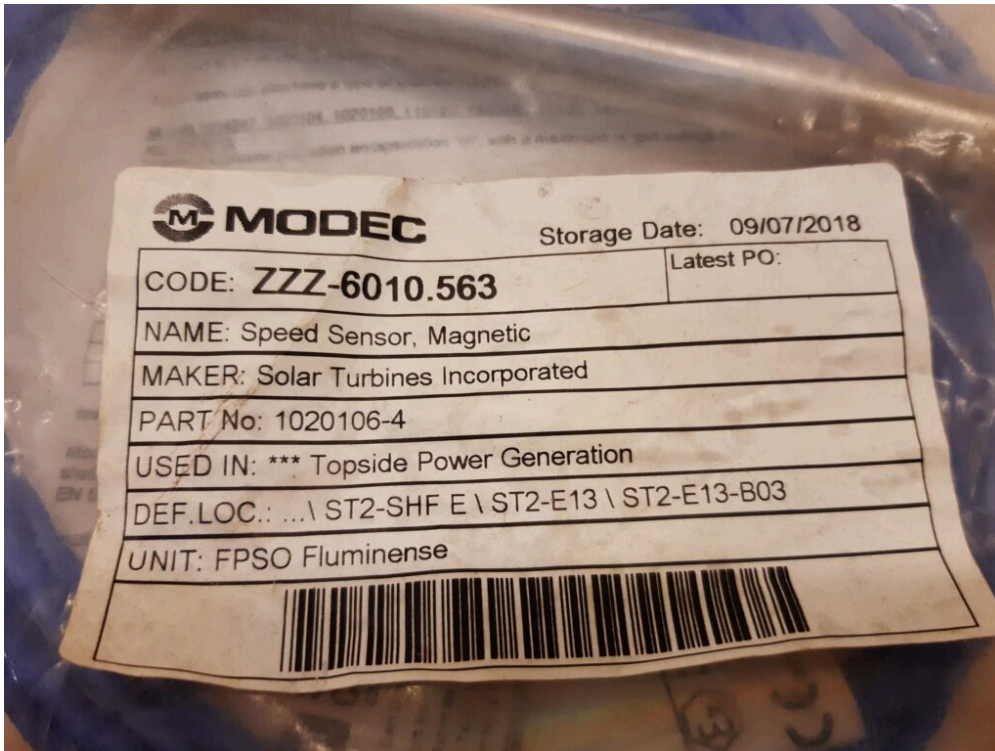

Speed Sensor - Solar Turbines

Manufacturer: Solar Turbines

Model: 1020106_4

Description: Topside Power generation Magnetic Speed Sensor, Passive

Year: 2018

Condition: New

Stock: 1

External ID: 3128993

Internal ID: 11987

Category: Instrumentation

Subcategory: Instrumentation, Other

Dimension (L x B x H) [m]: 0,25x0,25x0,04

Weight [kg]: 1

URL: <https://www.modernamericanrecyclingservices.com/equipment/speed-sensor-3128993/>