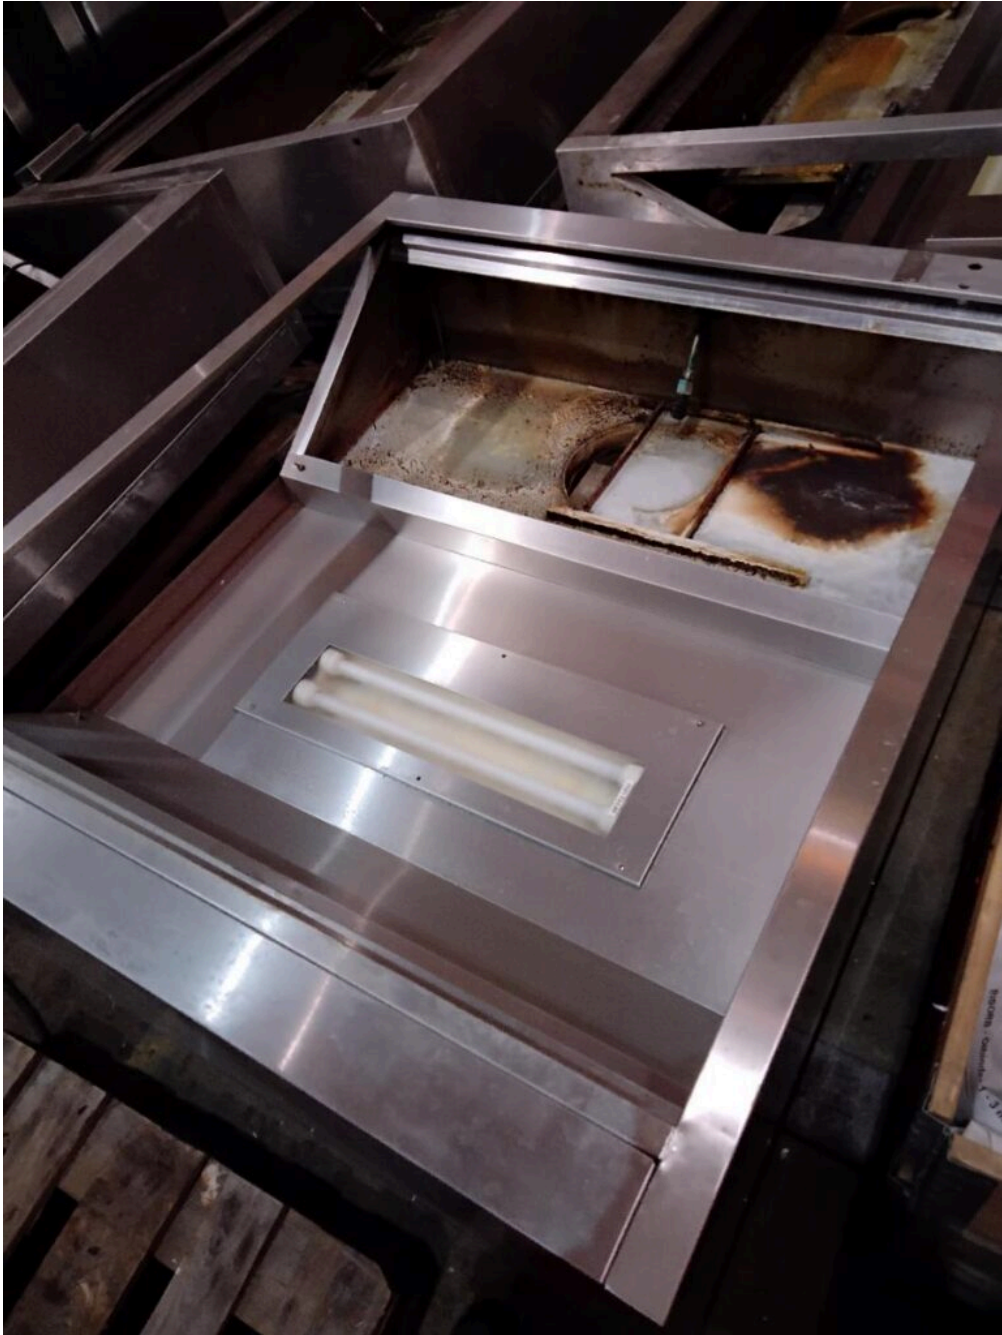

Stainless Steel Extractor Hood

Description: Stainless Steel Extractor Hood

External ID: 1310721

Category: Accommodation

Subcategory: Kitchen appliances

Manufacturer: Halton

Model: —

Serial No: —

Part No: —

Year: —

Weight [kg]: 40

Dimension (L x B x H) [m]: 1,5x1,3x0,40

Condition: —

Tag No: —

URL:

<https://www.modernamericanrecyclingservices.com/equipment/stainless-steel-extractor-hood-1310721/>