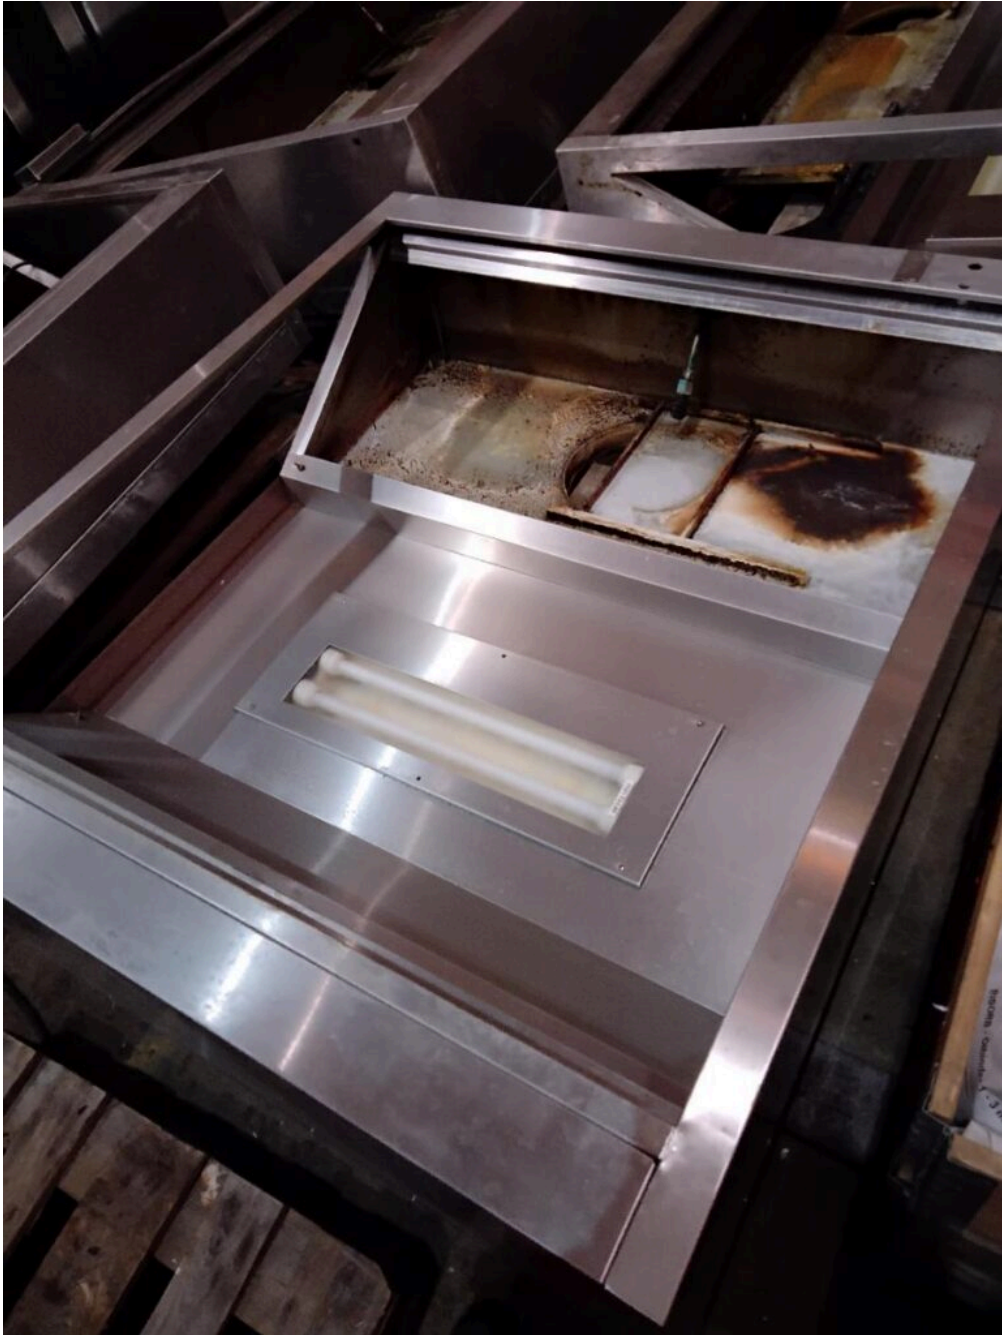

Stainless Steel Extractor Hood - Halton

Manufacturer: Halton

Description: Stainless Steel Extractor Hood

Stock: 3

External ID: 1310721

Internal ID: 10356

Category: Accommodation

Subcategory: Kitchen appliances

Dimension (L x B x H) [m]: 1,5x1,3x0,40

Weight [kg]: 40

URL:

<https://www.modernamericanrecyclingservices.com/equipment/stainless-steel-extractor-hood-1310721/>

Frederikshavn, Denmark

European Large Scale Recycling