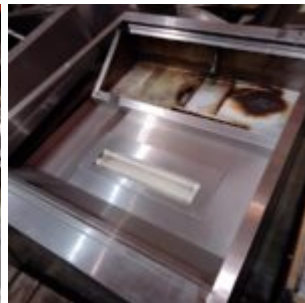

Stainless Steel Extractor Hood

Description: Stainless Steel Extractor Hood

External ID: 1310721

Category: Accommodation

Subcategory: Kitchen appliances

Manufacturer: Halton

Model: —

Serial No: —

Part No: —

Year: —

Weight [kg]: 40

Dimension (L x B x H) [m]: 1,5x1,3x0,40

Condition: —

Tag No: —

URL:

<https://www.modernamericanrecyclingservices.com/equipment/stainless-steel-extractor-hood-1310721/>