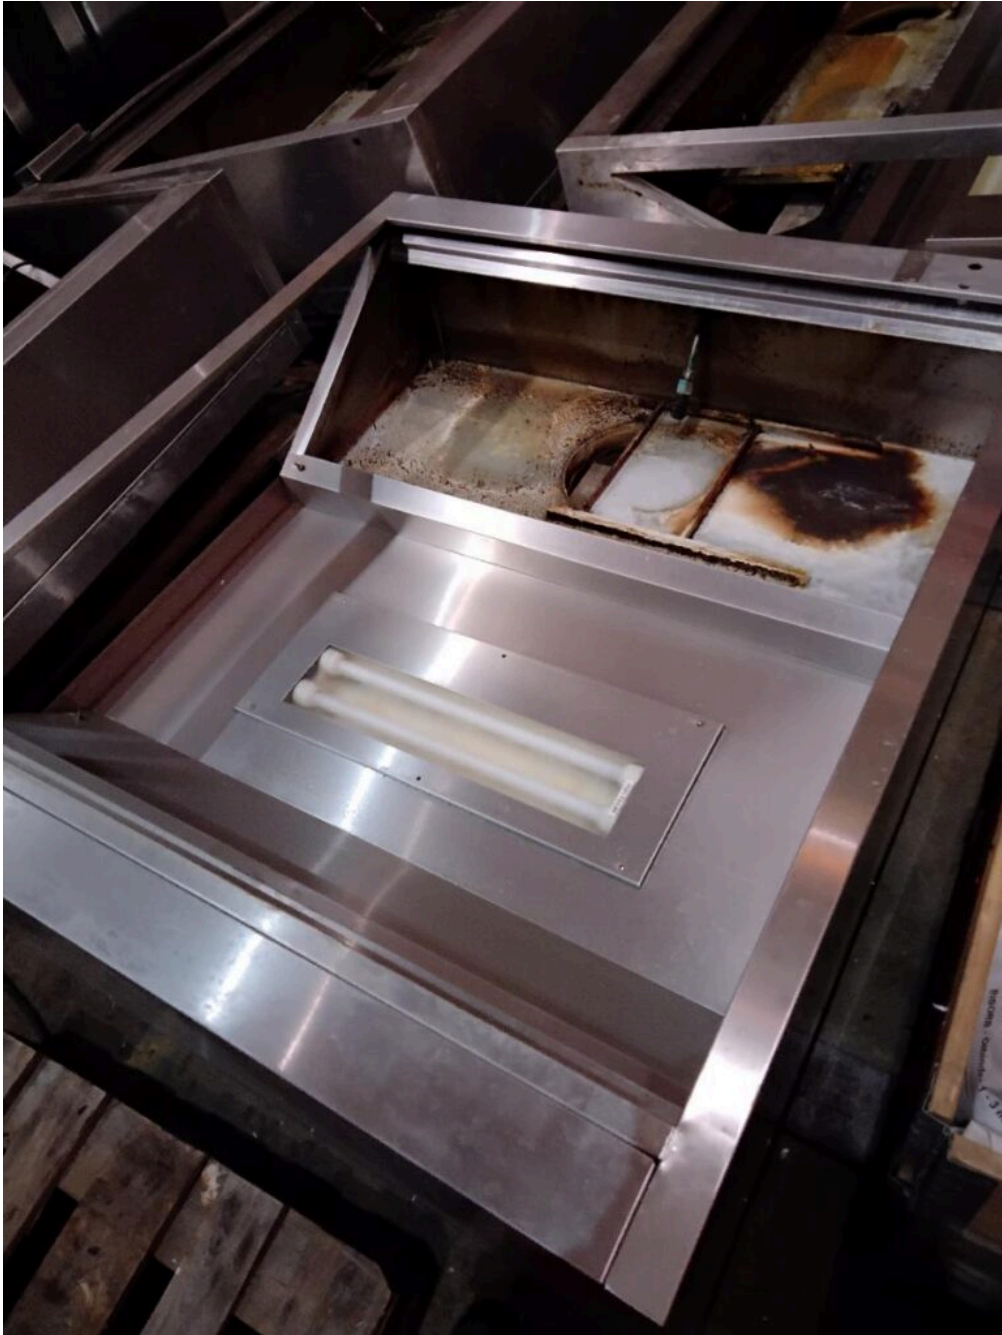

# Stainless Steel Extractor Hood

**Description:** Stainless Steel Extractor Hood

**External ID:** 1310721

**Category:** Accommodation

**Subcategory:** Kitchen appliances

---

**Manufacturer:** Halton

**Model:** —

**Serial No:** —

**Part No:** —

**Year:** —

**Weight [kg]:** 40

**Dimension (L x B x H) [m]:** 1,5x1,3x0,40

**Condition:** —

**Tag No:** —

**URL:**

<https://www.modernamericanrecyclingservices.com/equipment/stainless-steel-extractor-hood-1310721/>

---

Frederikshavn, Denmark

European Large Scale Recycling

Sandholm 55H

9900 Frederikshavn

+45 53365179

kim@mars-eu.dk