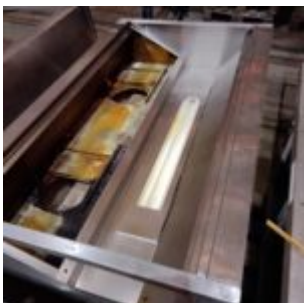

Stainless Steel Extractor Hood

Description: Stainless Steel Extractor Hood

External ID: 1310723

Category: Accommodation

Subcategory: Kitchen appliances

Manufacturer: Halton

Model: —

Serial No: —

Part No: —

Year: —

Weight [kg]: 75

Dimension (L x B x H) [m]: 2x1,20x0,40

Condition: —

Tag No: —

URL:

<https://www.modernamericanrecyclingservices.com/equipment/stainless-steel-extractor-hood-1310723/>