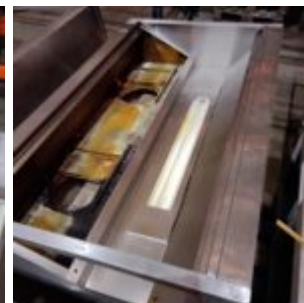

Stainless Steel Extractor Hood

Description: Stainless Steel Extractor Hood

External ID: 1310723

Category: Accommodation

Subcategory: Kitchen appliances

Manufacturer: Halton

Model: —

Serial No: —

Part No: —

Year: —

Weight [kg]: 75

Dimension (L x B x H) [m]: 2x1,20x0,40

Condition: —

Tag No: —

URL:

<https://www.modernamericanrecyclingservices.com/equipment/stainless-steel-extractor-hood-1310723/>