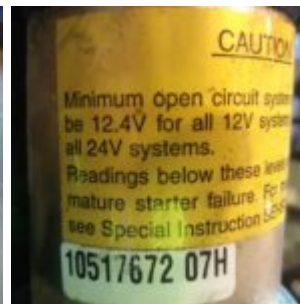

## Starter Motor - Caterpillar

**Manufacturer:** Caterpillar  
**Model:** 10R 0400  
**Description:** Caterpillar, Remanufactured Starter  
**Part No:** 10R0400  
**Year:** 2019  
**Condition:** New  
**Stock:** 1

---

**External ID:** 2671042  
**Internal ID:** 11678  
**Category:** Engines  
**Subcategory:** Spareparts

**Dimension (L x B x H) [m]:** 0,15X0,22X0,50

**Weight [kg]:** 26

**URL:** <https://www.modernamericanrecyclingservices.com/equipment/starter-motor-2671042/>