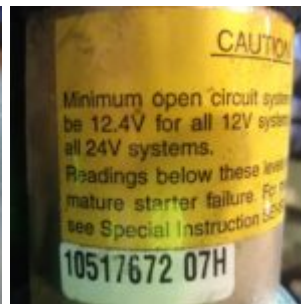

Starter Motor

Description: Caterpillar, Remanufactured Starter

External ID: 2671042

Category: Engines

Subcategory: Spareparts

Manufacturer: Caterpillar

Model: 10R 0400

Serial No: —

Part No: 10R0400

Year: 2019

Weight [kg]: 26

Dimension (L x B x H) [m]: 0,15X0,22X0,50

Condition: New

Tag No: —

URL: <https://www.modernamericanrecyclingservices.com/equipment/starter-motor-2671042/>

Frederikshavn, Denmark