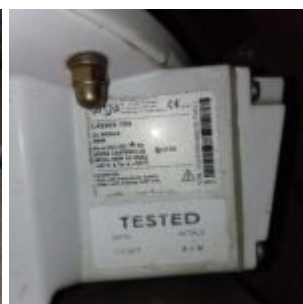

## Status light

**Description:** Orga EX status light for helideck

**External ID:** 2433249

**Category:** Electrical Equipment

**Subcategory:** Lightning

---

**Manufacturer:** Orga

**Model:** L425-EX-700

**Serial No:** —

**Part No:** —

**Year:** 2017

**Weight [kg]:** 30

**Dimension (L x B x H) [m]:** 0.4x0.4x0.3

**Condition:** Unknown

**Tag No:** —

**URL:** <https://www.modernamericanrecyclingservices.com/equipment/status-light-2433249/>