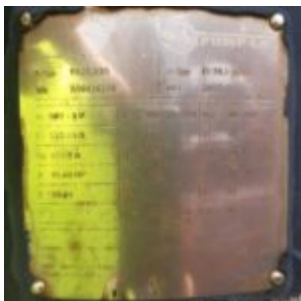

# Submersible Sewage Pump Portable Skid Mounted - WILO

**Manufacturer:** WILO

**Model:** FA25-93D

**Description:** Wilo 10" Submersible Sewage Pump Portable Skid Mounted

**Serial No:** 650026238

**Year:** 2007

**Condition:** Unknown

**Stock:** 1

---

**External ID:** 2634068

**Internal ID:** 11651

**Category:** Pumps

**Subcategory:** Centrifugal Pump

**Dimension (L x B x H) [m]:** 1,90X1,30X2,20