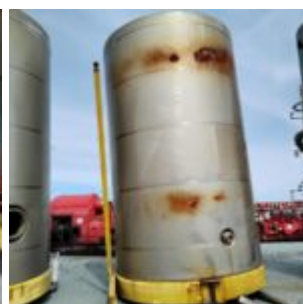

# Tank

**Description:** Tank Silo Unit

**External ID:** 1336647

**Category:** Pressure Vessels / Tanks

**Subcategory:** Storage vessel

---

**Manufacturer:** —

**Model:** —

**Serial No:** —

**Part No:** —

**Year:** —

**Weight [kg]:** 23000

**Dimension (L x B x H) [m]:** 5x5x10

**Condition:** —

**Tag No:** EAD-T-5302

**URL:** <https://www.modernamericanrecyclingservices.com/equipment/tank-1336647/>