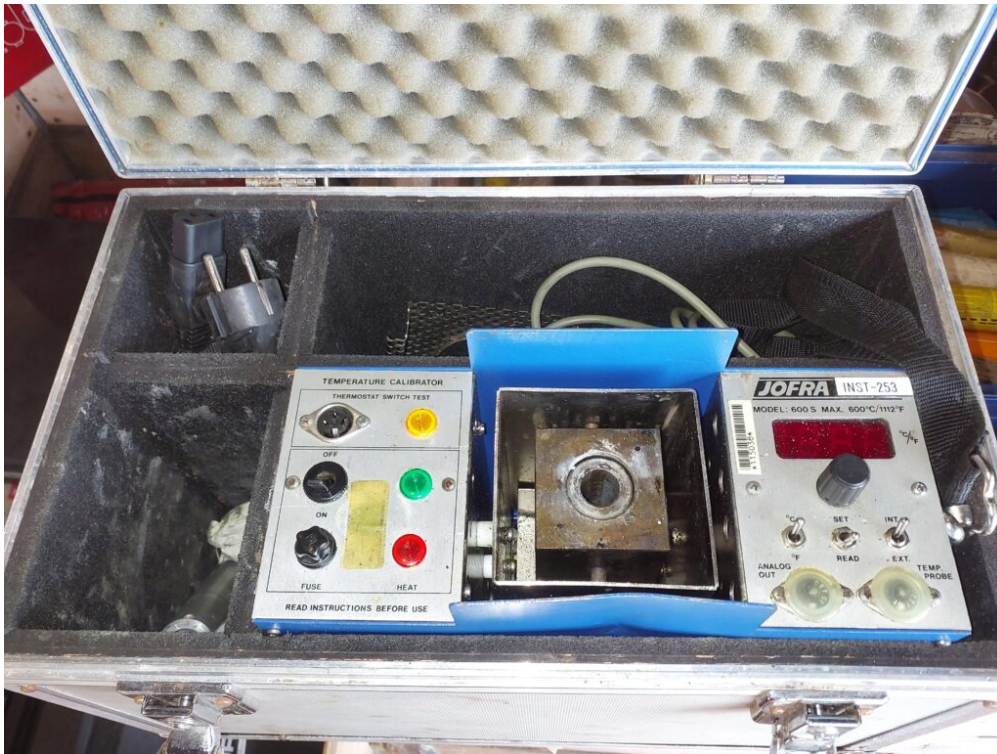

## Temperature calibrator - Jofra

**Manufacturer:** Jofra

**Model:** 600S

**Description:** Jofra temperature calibrator - set incomplete In hardcase

**Serial No:** 83746

**Condition:** Used

**Stock:** 1

---

**External ID:** 2220512

**Internal ID:** 11339

**Category:** Instrumentation

**Subcategory:** Electrical Measuring Instruments

**Dimension (L x B x H) [m]:** 0.5x0.2x0.2

**Weight [kg]:** 15

**URL:** <https://www.modernamericanrecyclingservices.com/equipment/temperature-calibrator-2220512/>