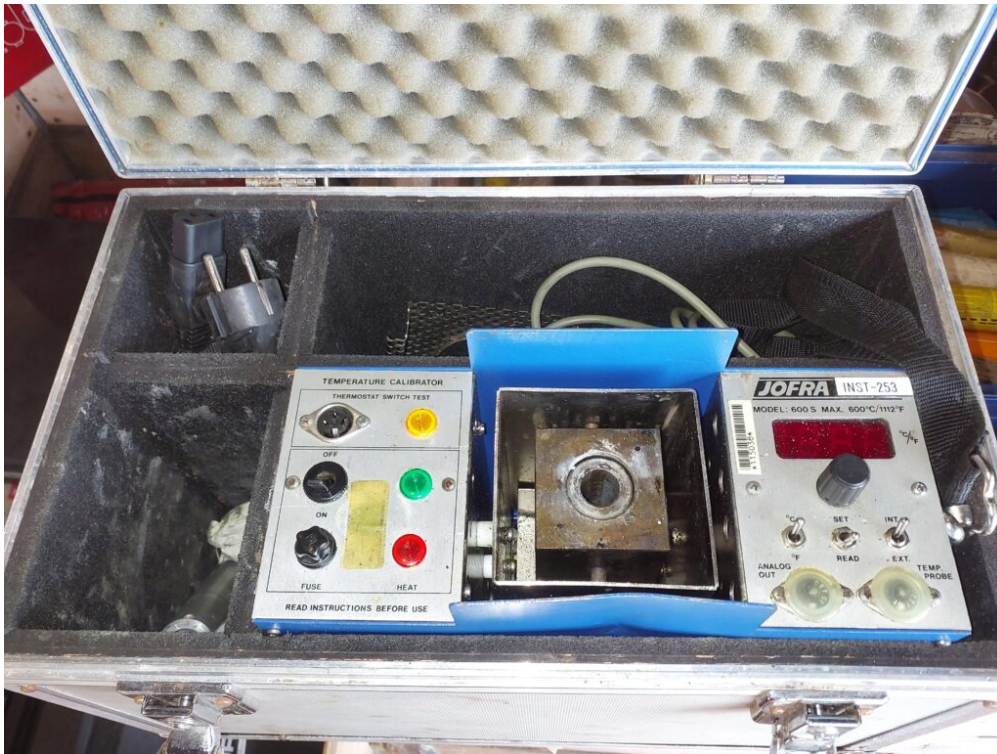

Temperature calibrator

Description: Jofra temperature calibrator - set incomplete In hardcase

External ID: 2220512

Category: Instrumentation

Subcategory: Temperature instrumentation

Manufacturer: Jofra

Model: 600S

Serial No: 83746

Part No: —

Year: —

Weight [kg]: 15

Dimension (L x B x H) [m]: 0.5x0.2x0.2

Condition: Used

Tag No: —

URL: <https://www.modernamericanrecyclingservices.com/equipment/temperature-calibrator-2220512/>