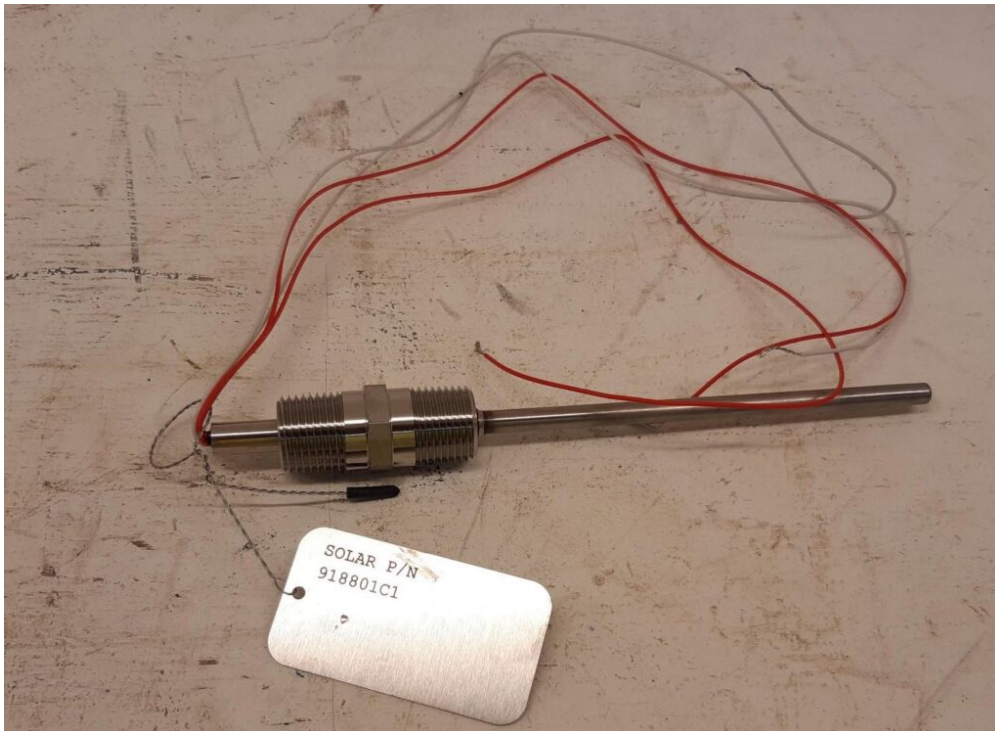

Temperature Sensor - Solar Turbines

Manufacturer: Solar Turbines
Model: Sensor Hi-Temp RTD
Description: Topside Power Generation
Part No: 918801C1
Condition: New
Stock: 4

External ID: 3128030
Internal ID: 11981
Category: Instrumentation
Subcategory: Temperature instrumentation
Dimension (L x B x H) [m]: 0,20x0,05x0,05
Weight [kg]: 1