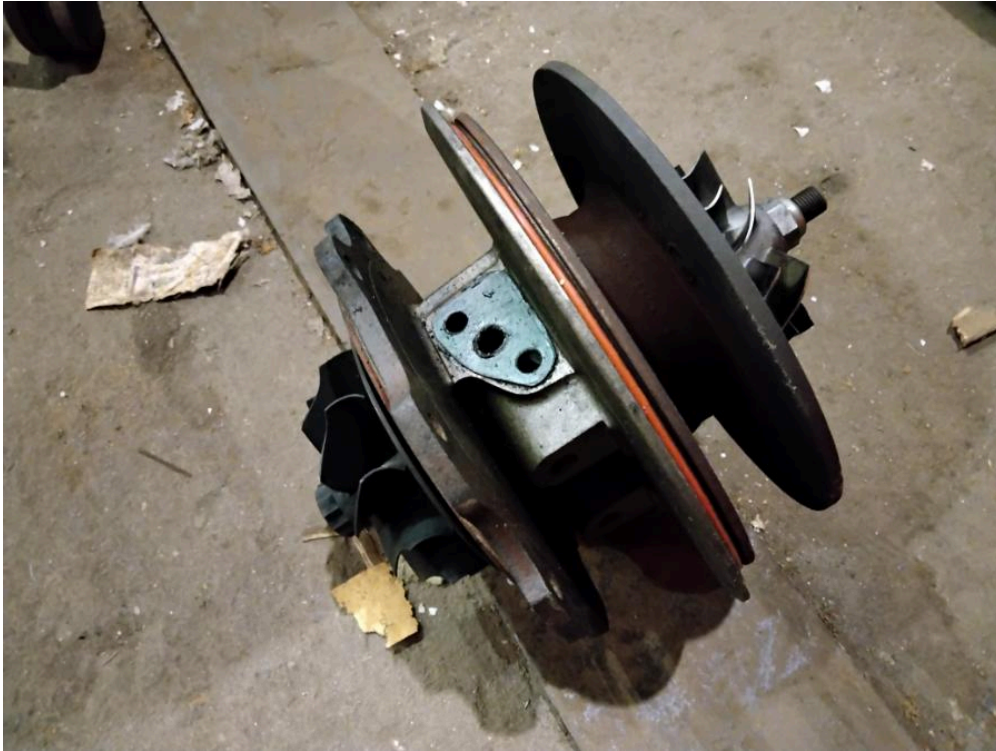

Turbo Center Section

Description: Turbo Center Section

External ID: 1363088

Category: Compressors

Manufacturer: —

Model: —

Serial No: —

Part No: —

Year: —

Weight [kg]: 11.6

Dimension (L x B x H) [m]: —

Condition: Used

Tag No: —

URL: <https://www.modernamericanrecyclingservices.com/equipment/turbo-center-section-1363088/>

Frederikshavn, Denmark

European Large Scale Recycling