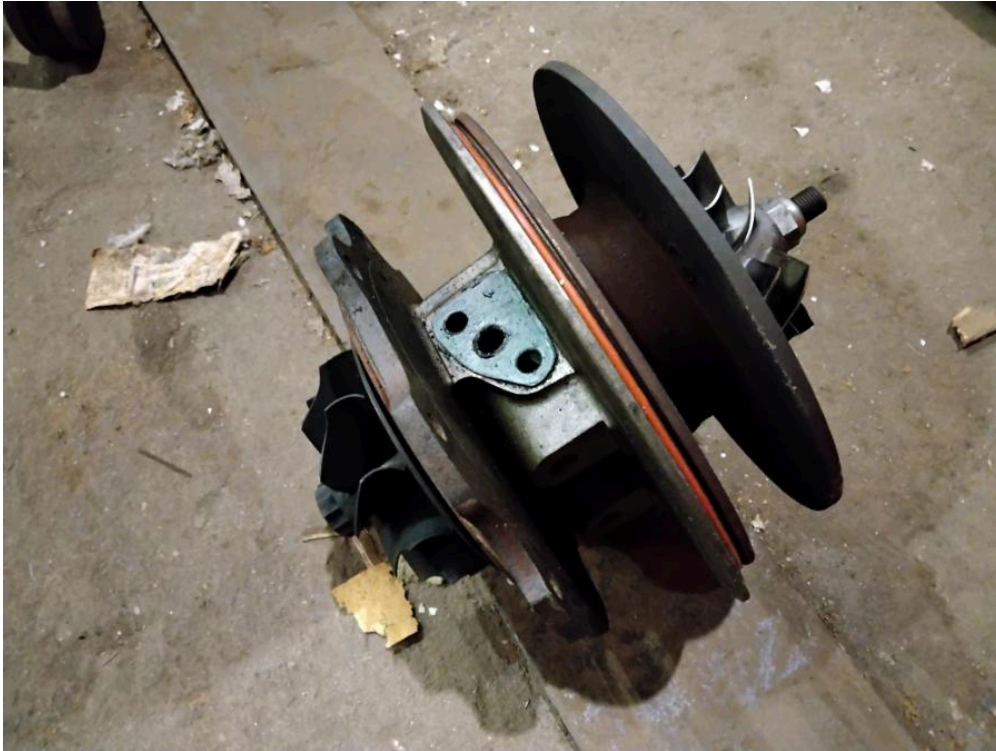

## Turbo Center Section

**Description:** Turbo Center Section

**Condition:** Used

**Stock:** 1

---

**External ID:** 1363088

**Internal ID:** 10588

**Category:** Engines

**Subcategory:** Spareparts

**Weight [kg]:** 11.6

**URL:** <https://www.modernamericanrecyclingservices.com/equipment/turbo-center-section-1363088/>

---

Frederikshavn, Denmark

European Large Scale Recycling