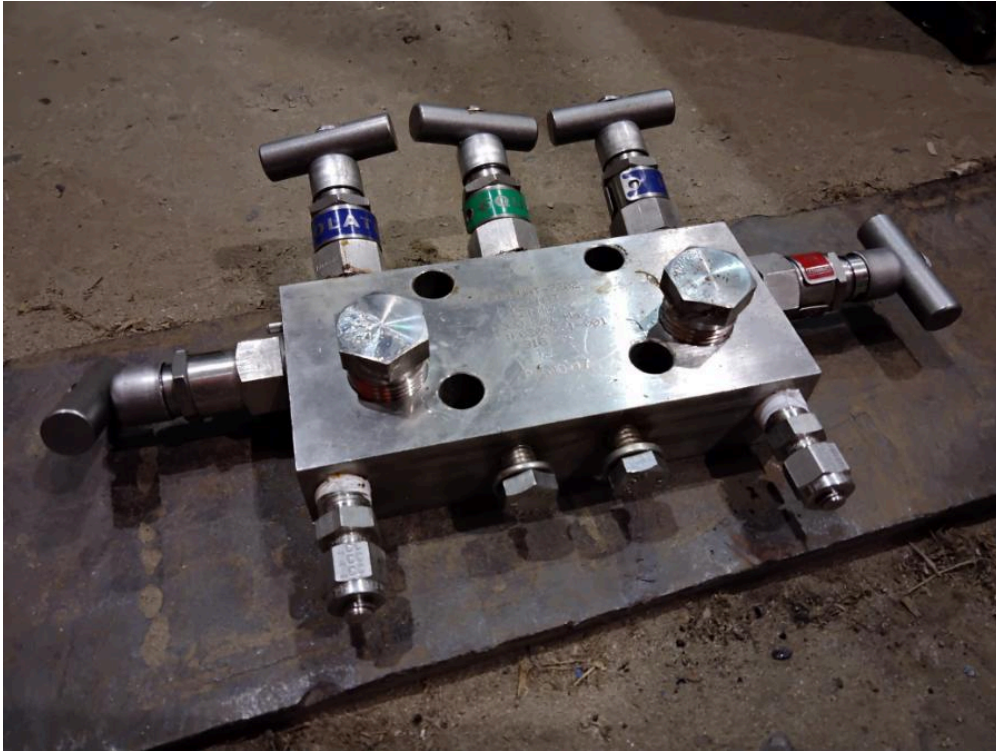

## Valve manifold 0-6000 Psi LOT

**Description:** Valve manifold 0-6000 Psi

**External ID:** 1332426

**Category:** Valves

**Subcategory:** Valve "Lots"

---

**Manufacturer:** KENMAC

**Model:** —

**Serial No:** —

**Part No:** —

**Year:** —

**Weight [kg]:** 35

**Dimension (L x B x H) [m]:** —

**Condition:** Used

**Tag No:** —

**URL:**

<https://www.modernamericanrecyclingservices.com/equipment/valve-manifold-0-6000-psi-lot-1332426/>

---

Frederikshavn, Denmark

European Large Scale Recycling

Sandholm 55H  
9900 Frederikshavn

+45 53365179  
kim@mars-eu.dk