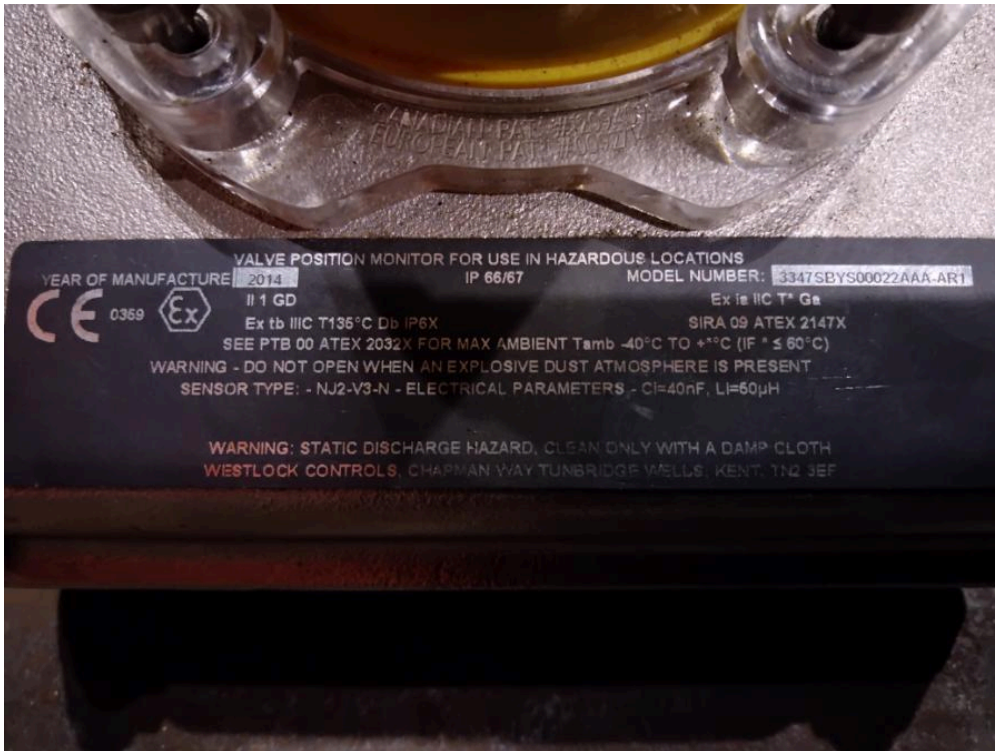

Valve position monitor

Description: Valve position monitor for use in hazardous locations

External ID: 1332428

Category: Electrical Equipment

Subcategory: Monitoring

Manufacturer: —

Model: 3347SBYS00022AAA-AR1

Serial No: —

Part No: —

Year: 2014

Weight [kg]: 3

Dimension (L x B x H) [m]: 0,13x0,13x0,16

Condition: Good

Tag No: —

URL: <https://www.modernamericanrecyclingservices.com/equipment/valve-position-monitor-1332428/>