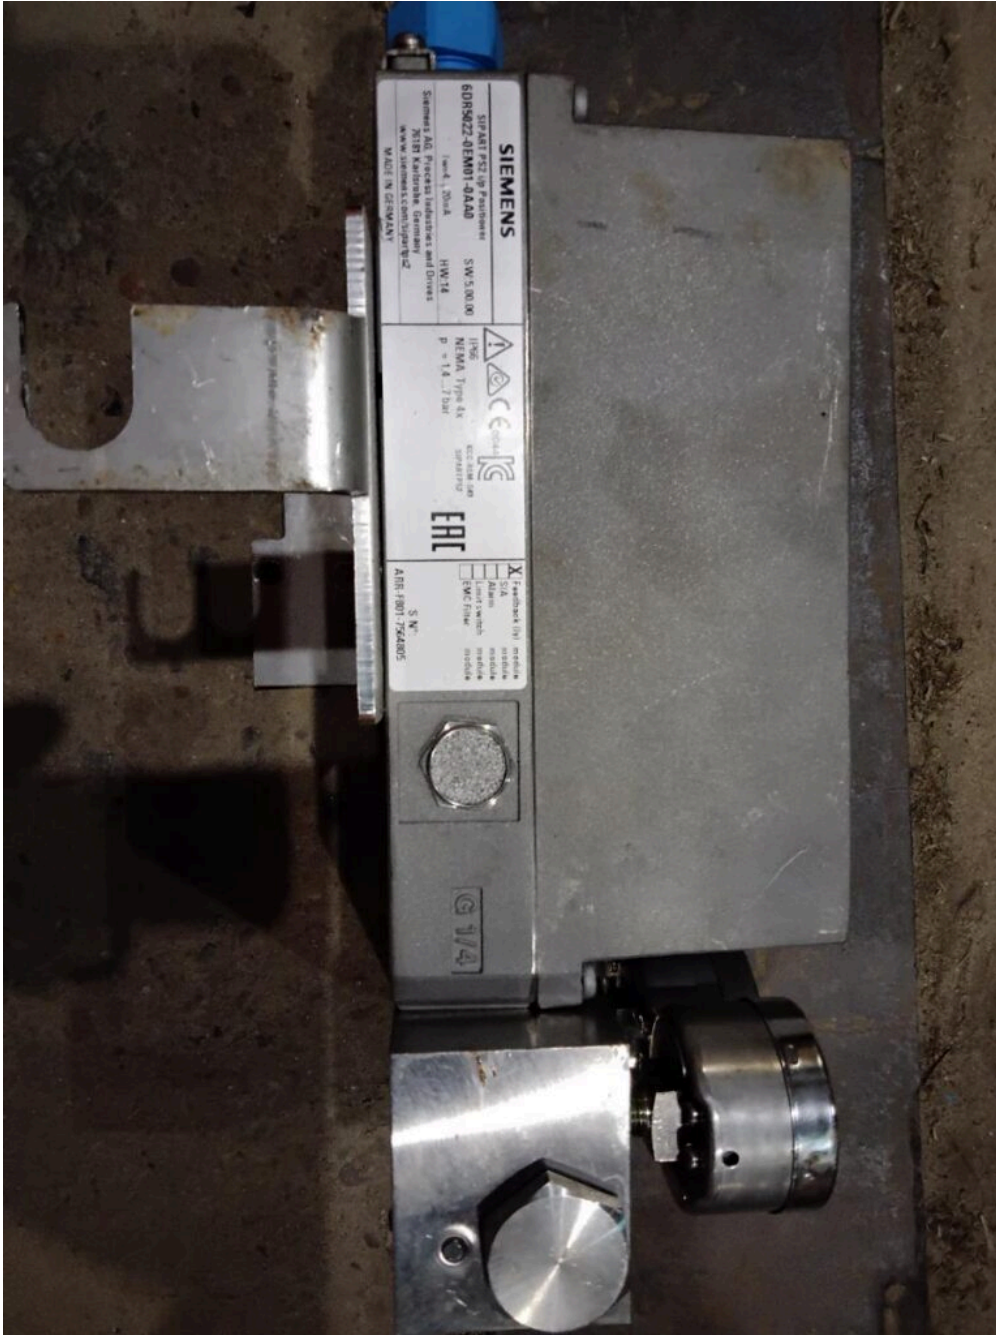

Valve Positioner

Description: SIPART PS2 i/p Positioner

External ID: 1332404

Category: Valves

Subcategory: Control Valve

Manufacturer: SIEMENS

Model: 6DR5022-0EM01-0AA0

Serial No: ARR-F801-7564805

Part No: —

Year: —

Weight [kg]: 6.4

Dimension (L x B x H) [m]: 0,27x0,13x0,10

Condition: Used

Tag No: —

URL: <https://www.modernamericanrecyclingservices.com/equipment/valve-positioner-1332404/>

Frederikshavn, Denmark