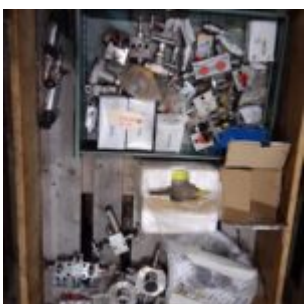

Valves various kinds and sizes

Description: Valves. Various kinds and sizes

External ID: 1141686

Category: Valves

Subcategory: Ball Valve

Manufacturer: —

Model: —

Serial No: —

Part No: —

Year: —

Weight [kg]: 31

Dimension (L x B x H) [m]: —

Condition: Good

Tag No: —

URL:

<https://www.modernamericanrecyclingservices.com/equipment/valves-various-kinds-and-sizes-1141686/>