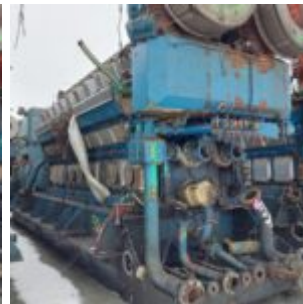

## Wärtsilä 18V32 genset

**Description:** Genset consisting of Wärtsilä diesel engine, ABB turbocharger, ABB synchronous generator and Newton Derby PM generator Engine: 18V32 GD, 6750kW, 750 RPM, spec no: 171118, no.: 6756 Gen: ABB, AMG 0900XU08 LSE, 8437 kVA

**External ID:** 2369712

**Category:** Engines

**Subcategory:** Generator skid

---

**Manufacturer:** Wu00e4rtsilu00e4 / ABB / Newton Derby

**Model:** —

**Serial No:** —

**Part No:** —

**Year:** —

**Weight [kg]:** 92 000

**Dimension (L x B x H) [m]:** 12x4x4

**Condition:** Unknown

**Tag No:** —

**URL:**

<https://www.modernamericanrecyclingservices.com/equipment/w%c3%a4rtsil%c3%a4-18v32-genset-2369712/>