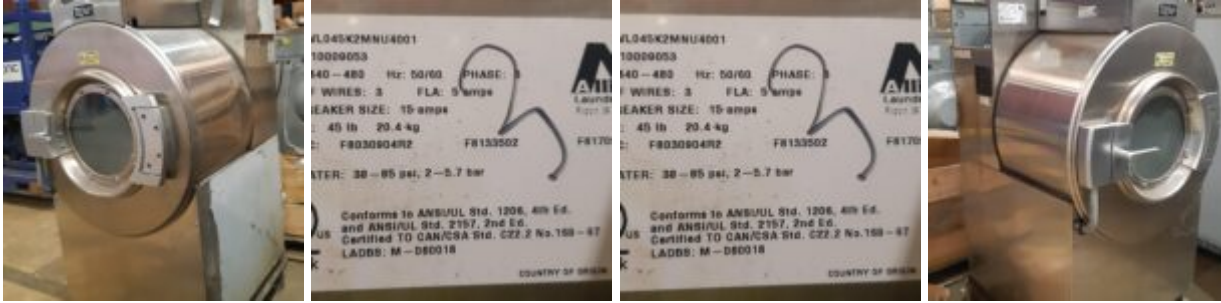

Washer-Extractor

Description: Industrial High-Performance Hardmount Washer Extractor

External ID: 2644251

Category: Accommodation

Subcategory: Sanitation

Manufacturer: UniMac

Model: UWL045

Serial No: 1510009053

Part No: —

Year: 2015

Weight [kg]: 500

Dimension (L x B x H) [m]: 1,10X0,9X1,60

Condition: Unknown

Tag No: —

URL: <https://www.modernamericanrecyclingservices.com/equipment/washer-extractor-2644251/>

Frederikshavn, Denmark