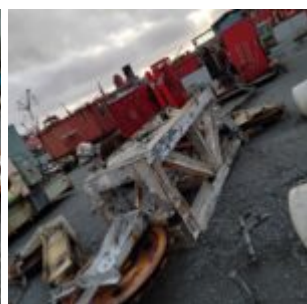

Wire Rope Sheave

Description: Diameter: 130 cm

Condition: Unknown

Stock: 1

External ID: 1992872

Internal ID: 10912

Category: Deck Equipment

Subcategory: Drilling Equipment

Dimension (L x B x H) [m]: 1,5x1,5x4

Weight [kg]: 2000

URL: <https://www.modernamericanrecyclingservices.com/equipment/wire-rope-sheave-1992872/>

Frederikshavn, Denmark

European Large Scale Recycling

Sandholm 55H