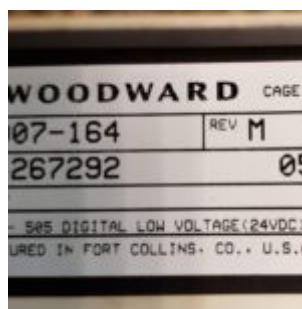

Woodward 505 Digital Governor

Description: Woodward 505 Turbine Control Governor Digital Governor for Steam Turbines with Single or Split-Range Actuators

External ID: 2880125

Category: Electrical Equipment

Subcategory: PLC Equipment

Manufacturer: Woodward

Model: 505 REV M

Serial No: 14267292

Part No: 9907-164

Year: —

Weight [kg]: 5

Dimension (L x B x H) [m]: 0,36X0,28X0,10

Condition: New

Tag No: —

URL:

<https://www.modernamericanrecyclingservices.com/equipment/woodward-505-digital-governor-2880125/>

Frederikshavn, Denmark

European Large Scale Recycling

Sandholm 55H

9900 Frederikshavn