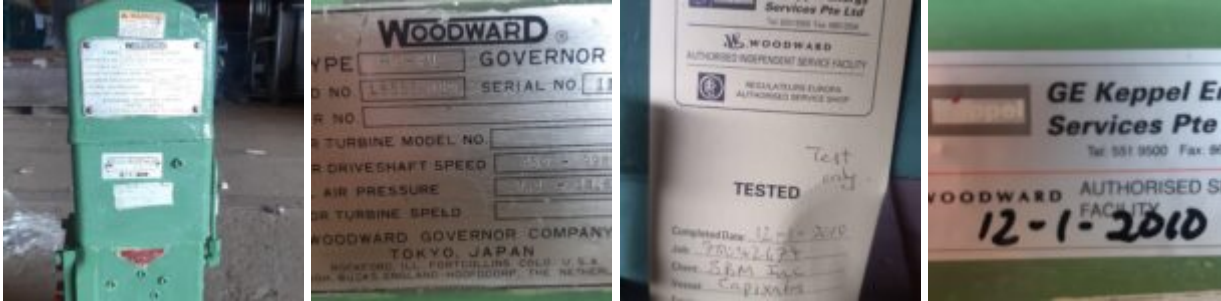

TESTED *Test only.*

Completed Date: *12-1-2010*  
Job: *70042674*  
Client: *SBM Inc*  
Vessel: *Capixaba*  
Equipment: .....

ISO 9001 Certified Company.

**Description:** Woodward Governor type PG-PL

**External ID:** 2689779